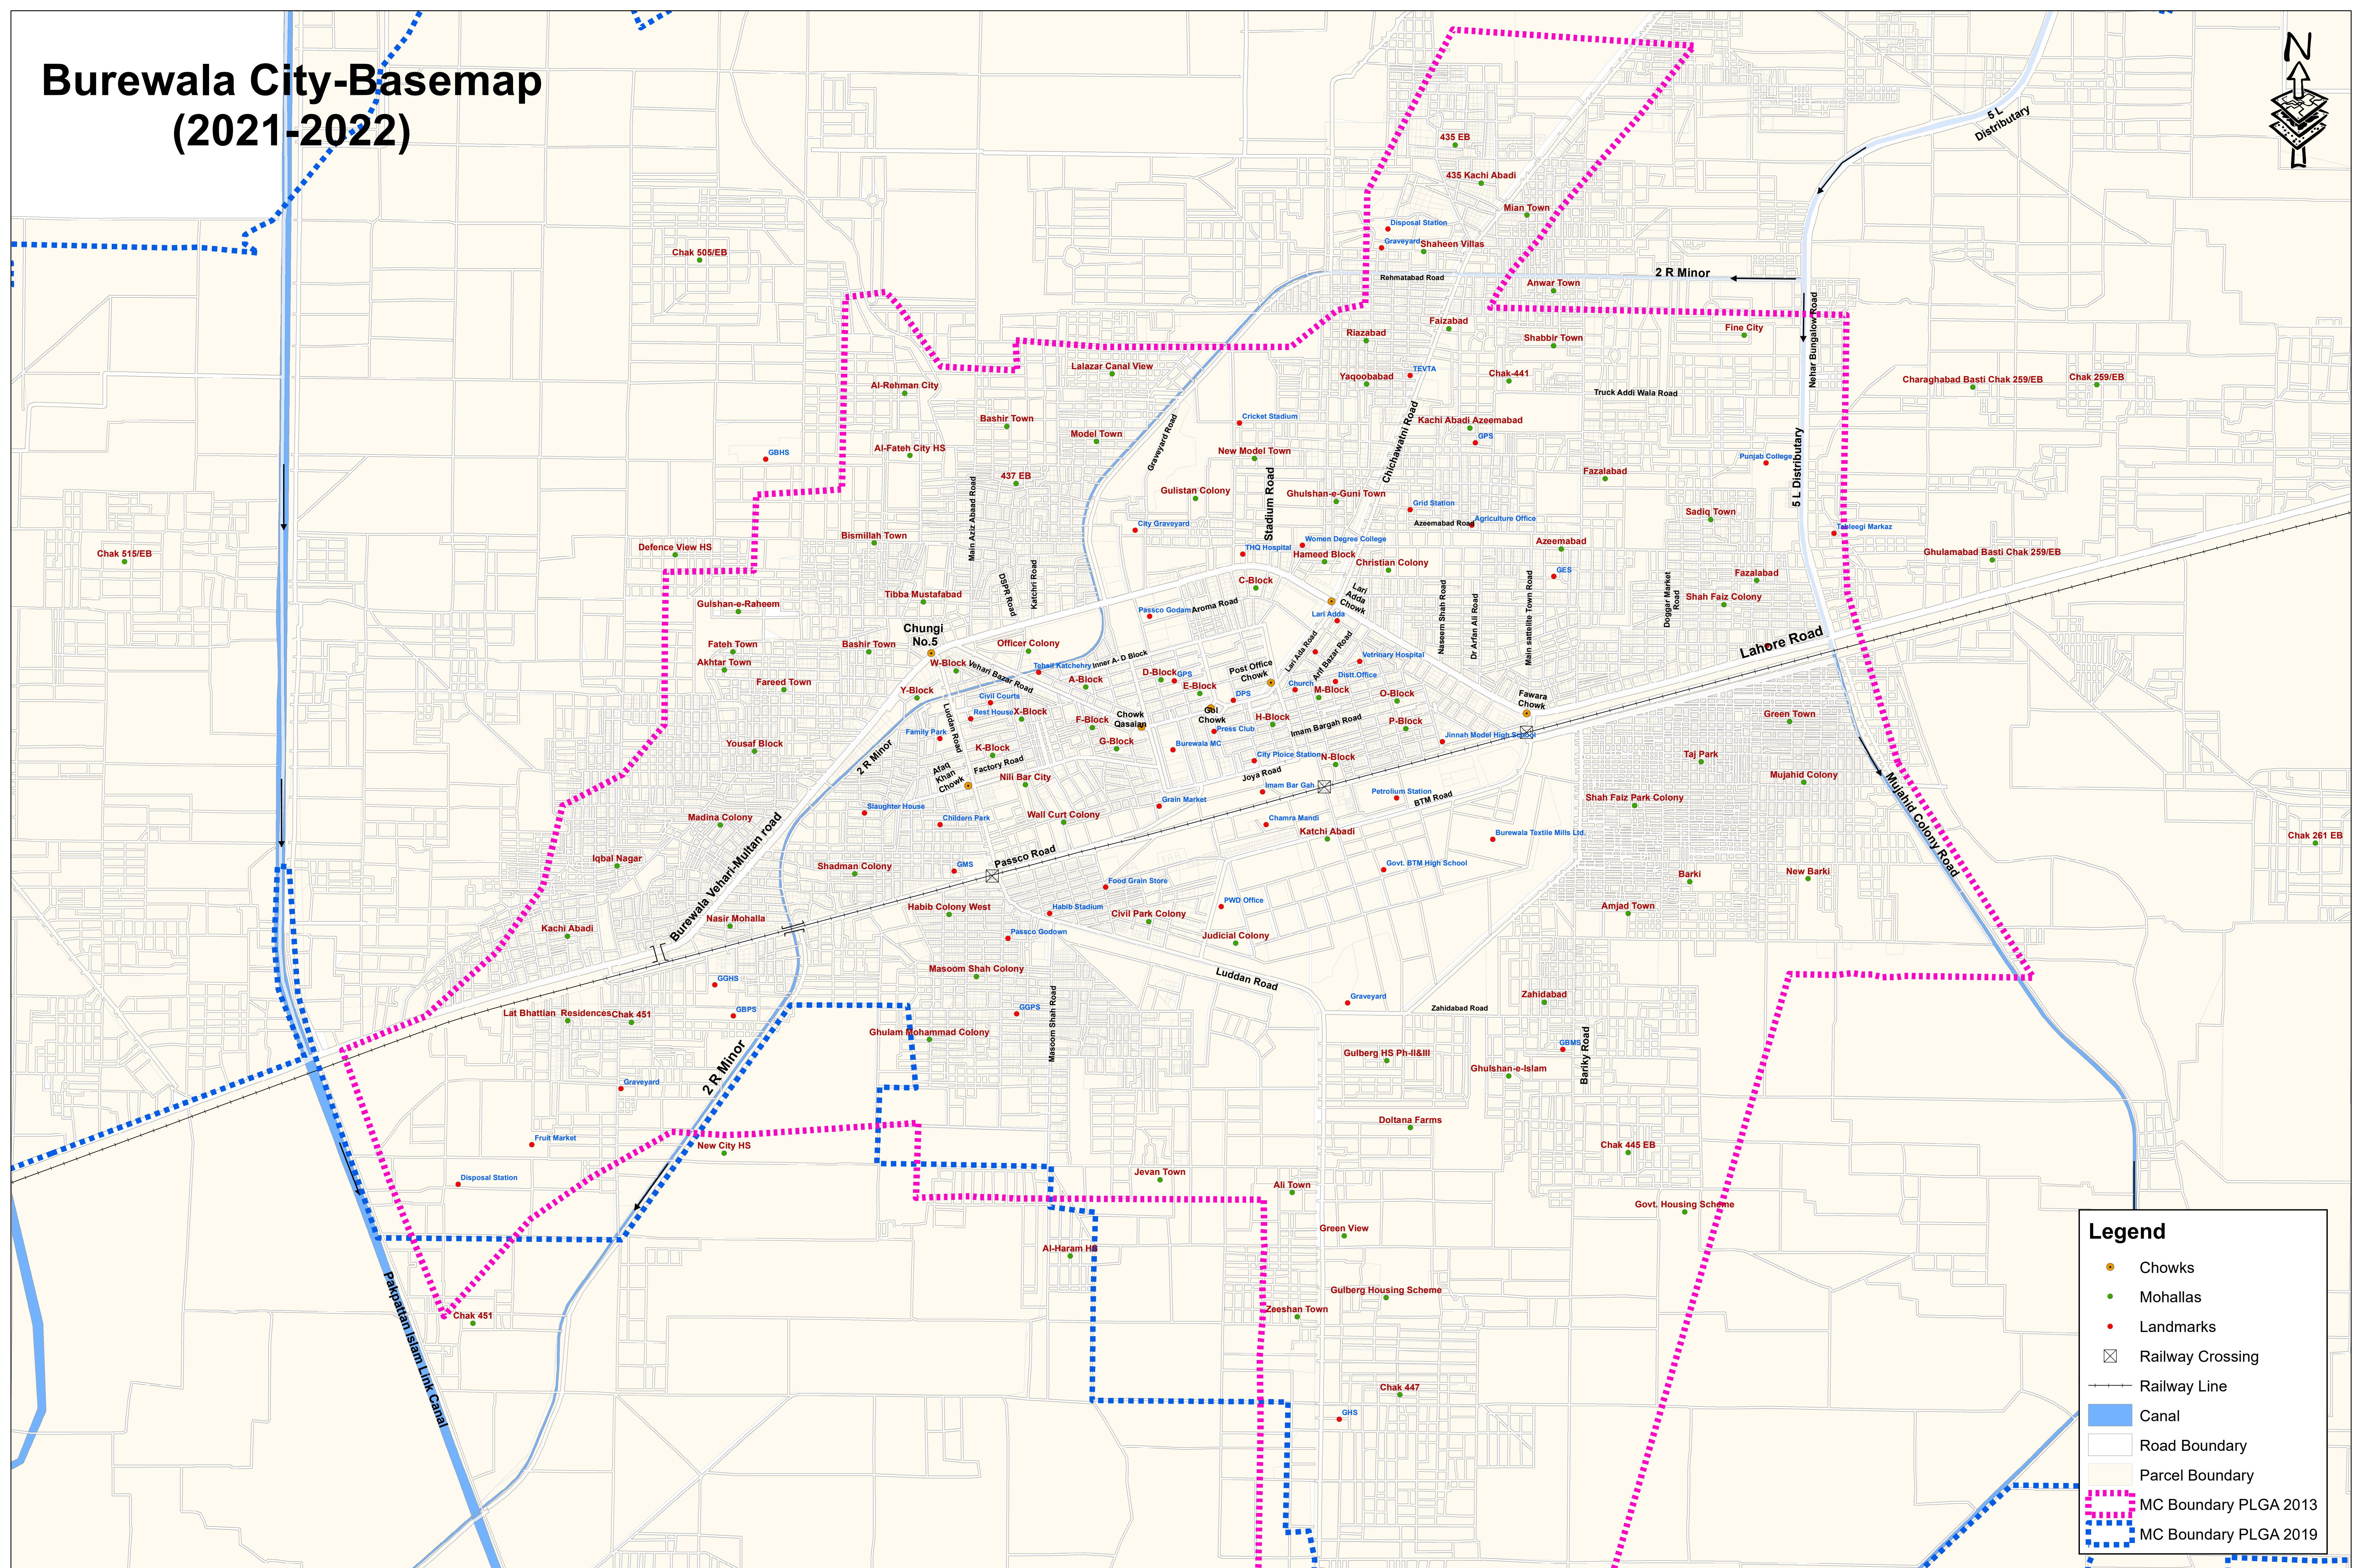

Burewala City-Basemap (2021-2022)

Legend

- Chowks
- Mohallas
- Landmarks
- ⊠ Railway Crossing
- Railway Line
- ▬ Canal
- ▬ Road Boundary
- ▬ Parcel Boundary
- ▬ MC Boundary PLGA 2013
- ▬ MC Boundary PLGA 2019