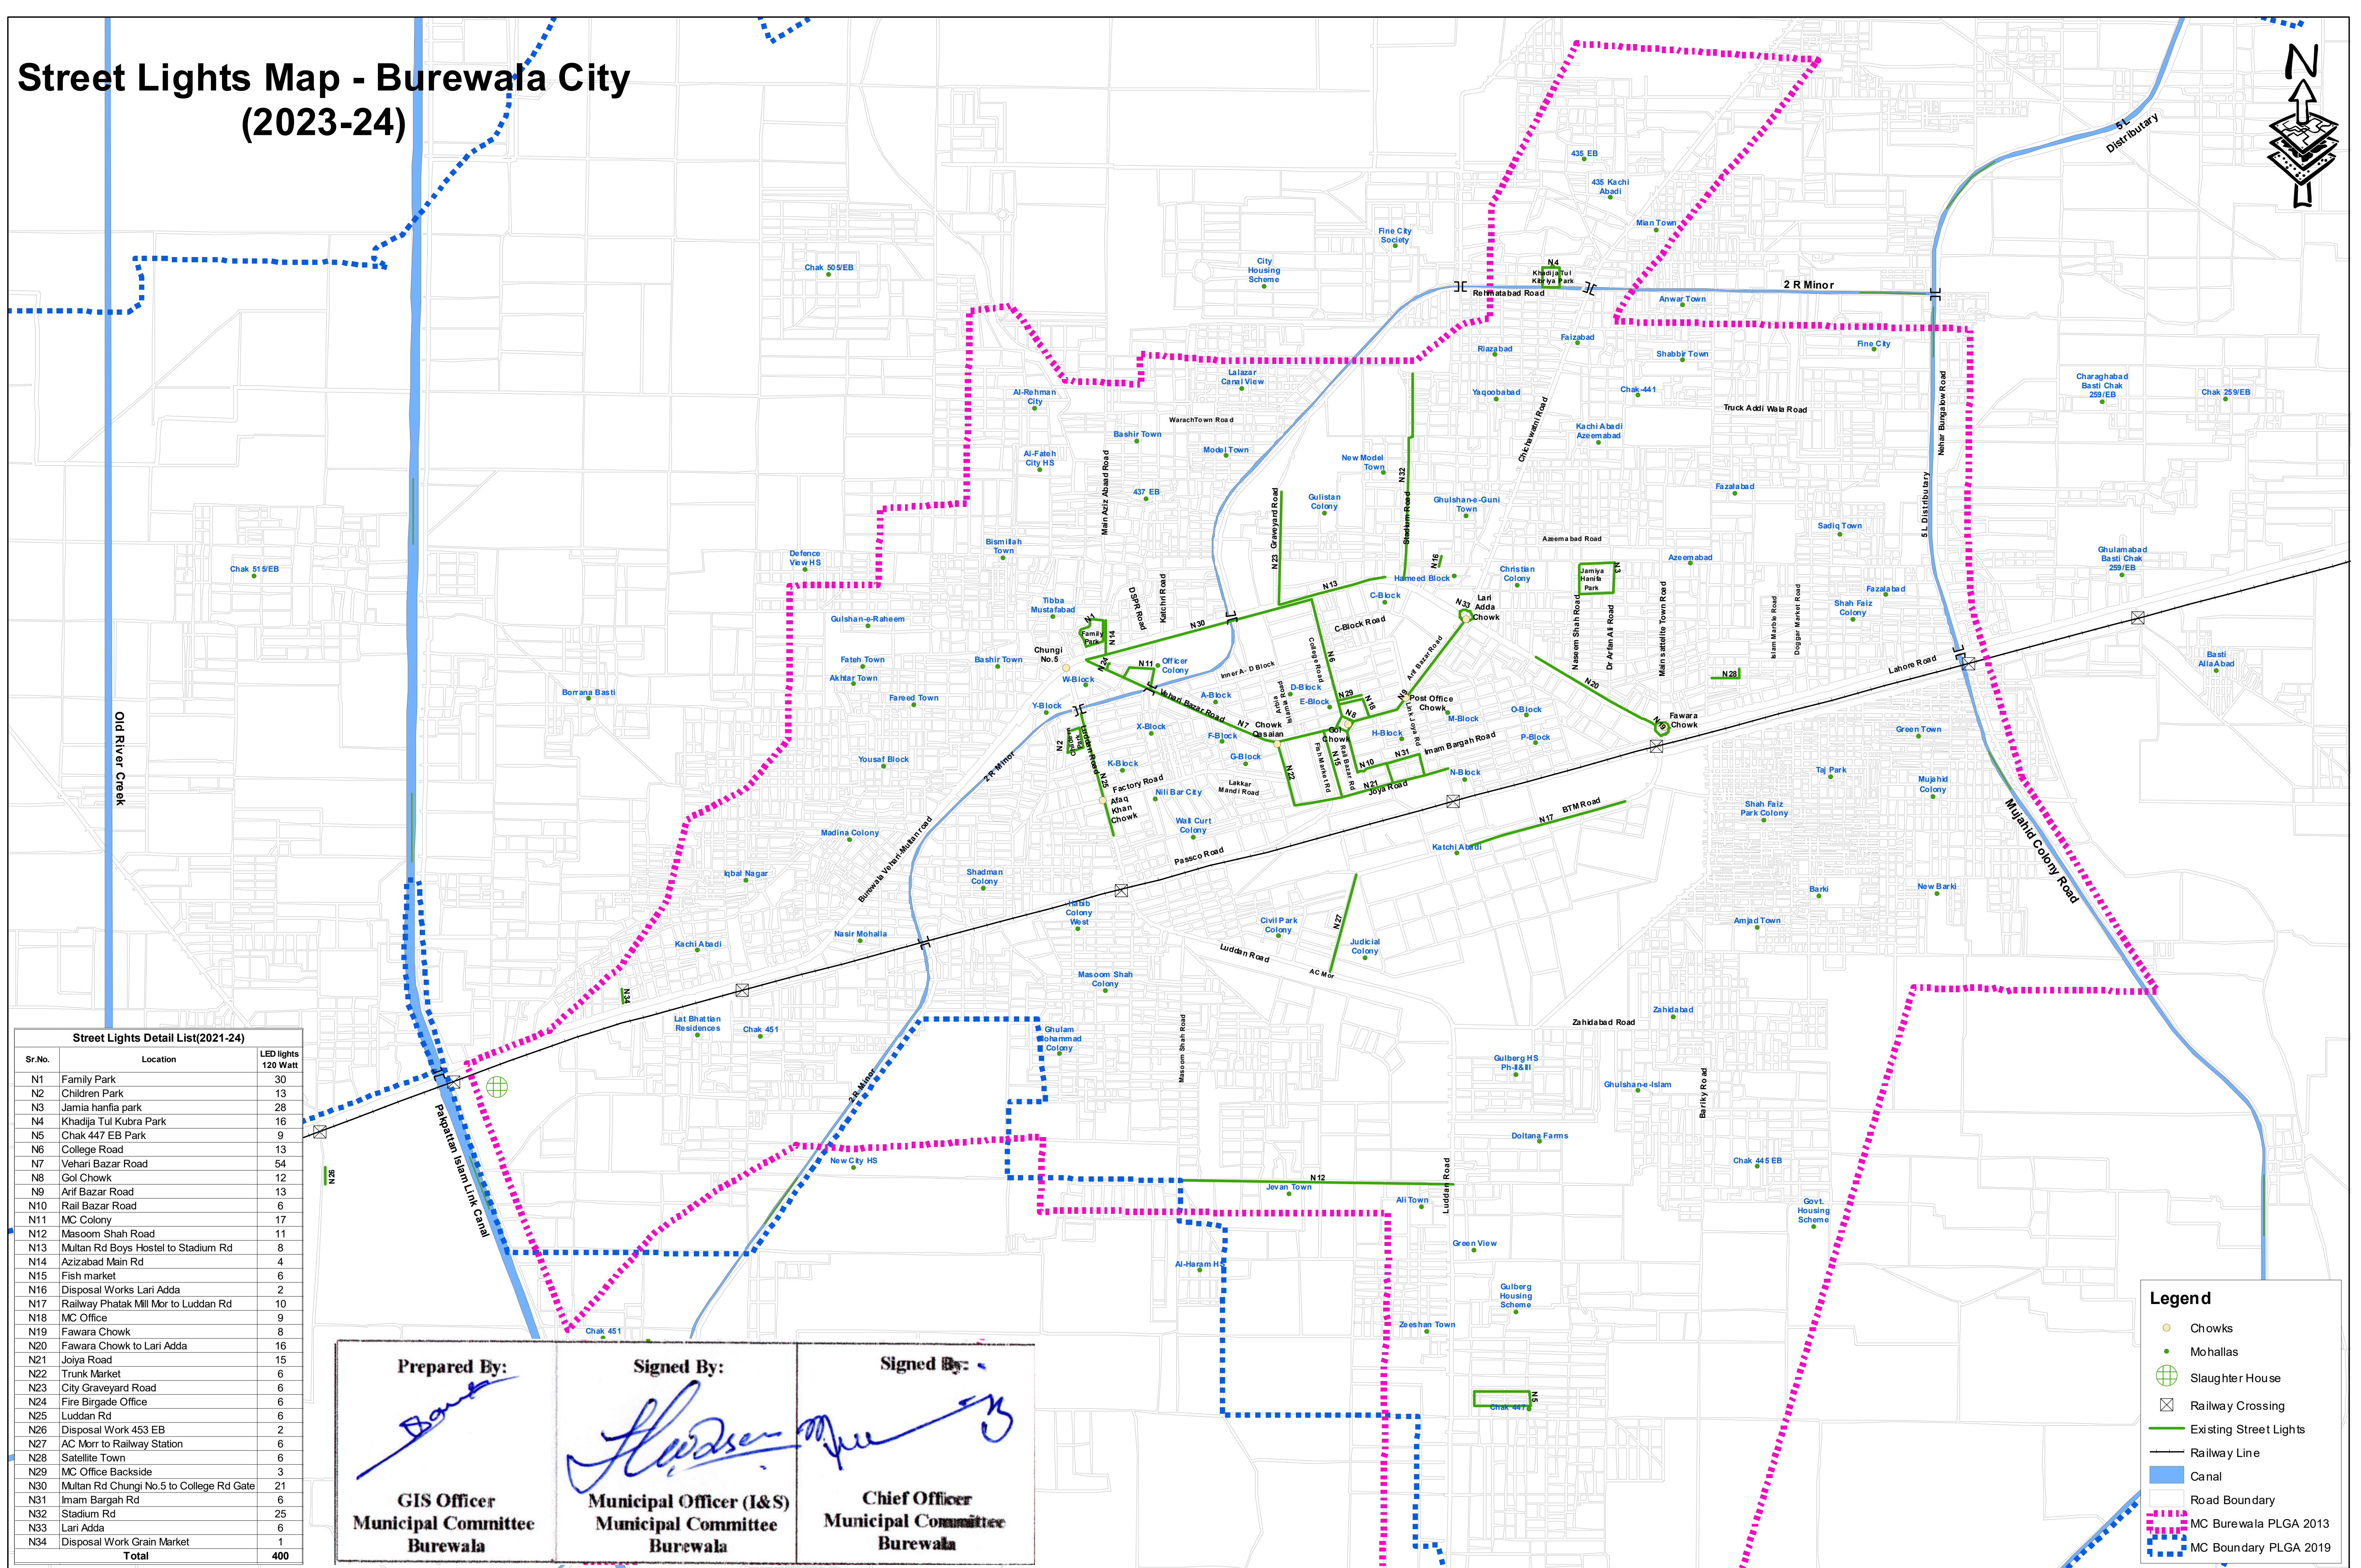

Street Lights Map - Burewala City (2023-24)

Street Lights Detail List(2021-24)		
Sr.No.	Location	LED lights 120 Watt
N1	Family Park	30
N2	Children Park	13
N3	Jamia hanfia park	28
N4	Khadija Tul Kubra Park	16
N5	Chak 447 EB Park	9
N6	College Road	13
N7	Vehari Bazar Road	54
N8	Gol Chowk	12
N9	Arif Bazar Road	13
N10	Rail Bazar Road	6
N11	MC Colony	17
N12	Masoom Shah Road	11
N13	Multan Rd Boys Hostel to Stadium Rd	8
N14	Azizabad Main Rd	4
N15	Fish market	6
N16	Disposal Works Lari Adda	2
N17	Railway Phatak Mill Mor to Luddan Rd	10
N18	MC Office	9
N19	Fawara Chowk	8
N20	Fawara Chowk to Lari Adda	16
N21	Joiya Road	15
N22	Trunk Market	6
N23	City Graveyard Road	6
N24	Fire Birgade Office	6
N25	Luddan Rd	6
N26	Disposal Work 453 EB	2
N27	AC Morr to Railway Station	6
N28	Satellite Town	6
N29	MC Office Backside	3
N30	Multan Rd Chungi No.5 to College Rd Gate	21
N31	Imam Bargah Rd	6
N32	Stadium Rd	25
N33	Lari Adda	6
N34	Disposal Work Grain Market	1
Total		400

Prepared By:

GIS Officer
Municipal Committee
Burewala

Signed By:

Municipal Officer (I&S)
Municipal Committee
Burewala

Signed By:

Chief Officer
Municipal Committee
Burewala

Legend

- Chawks
- Mohallas
- Slaughter House
- Railway Crossing
- Existing Street Lights
- Railway Line
- Canal
- Road Boundary
- MC Burewala PLGA 2013
- MC Boundary PLGA 2019