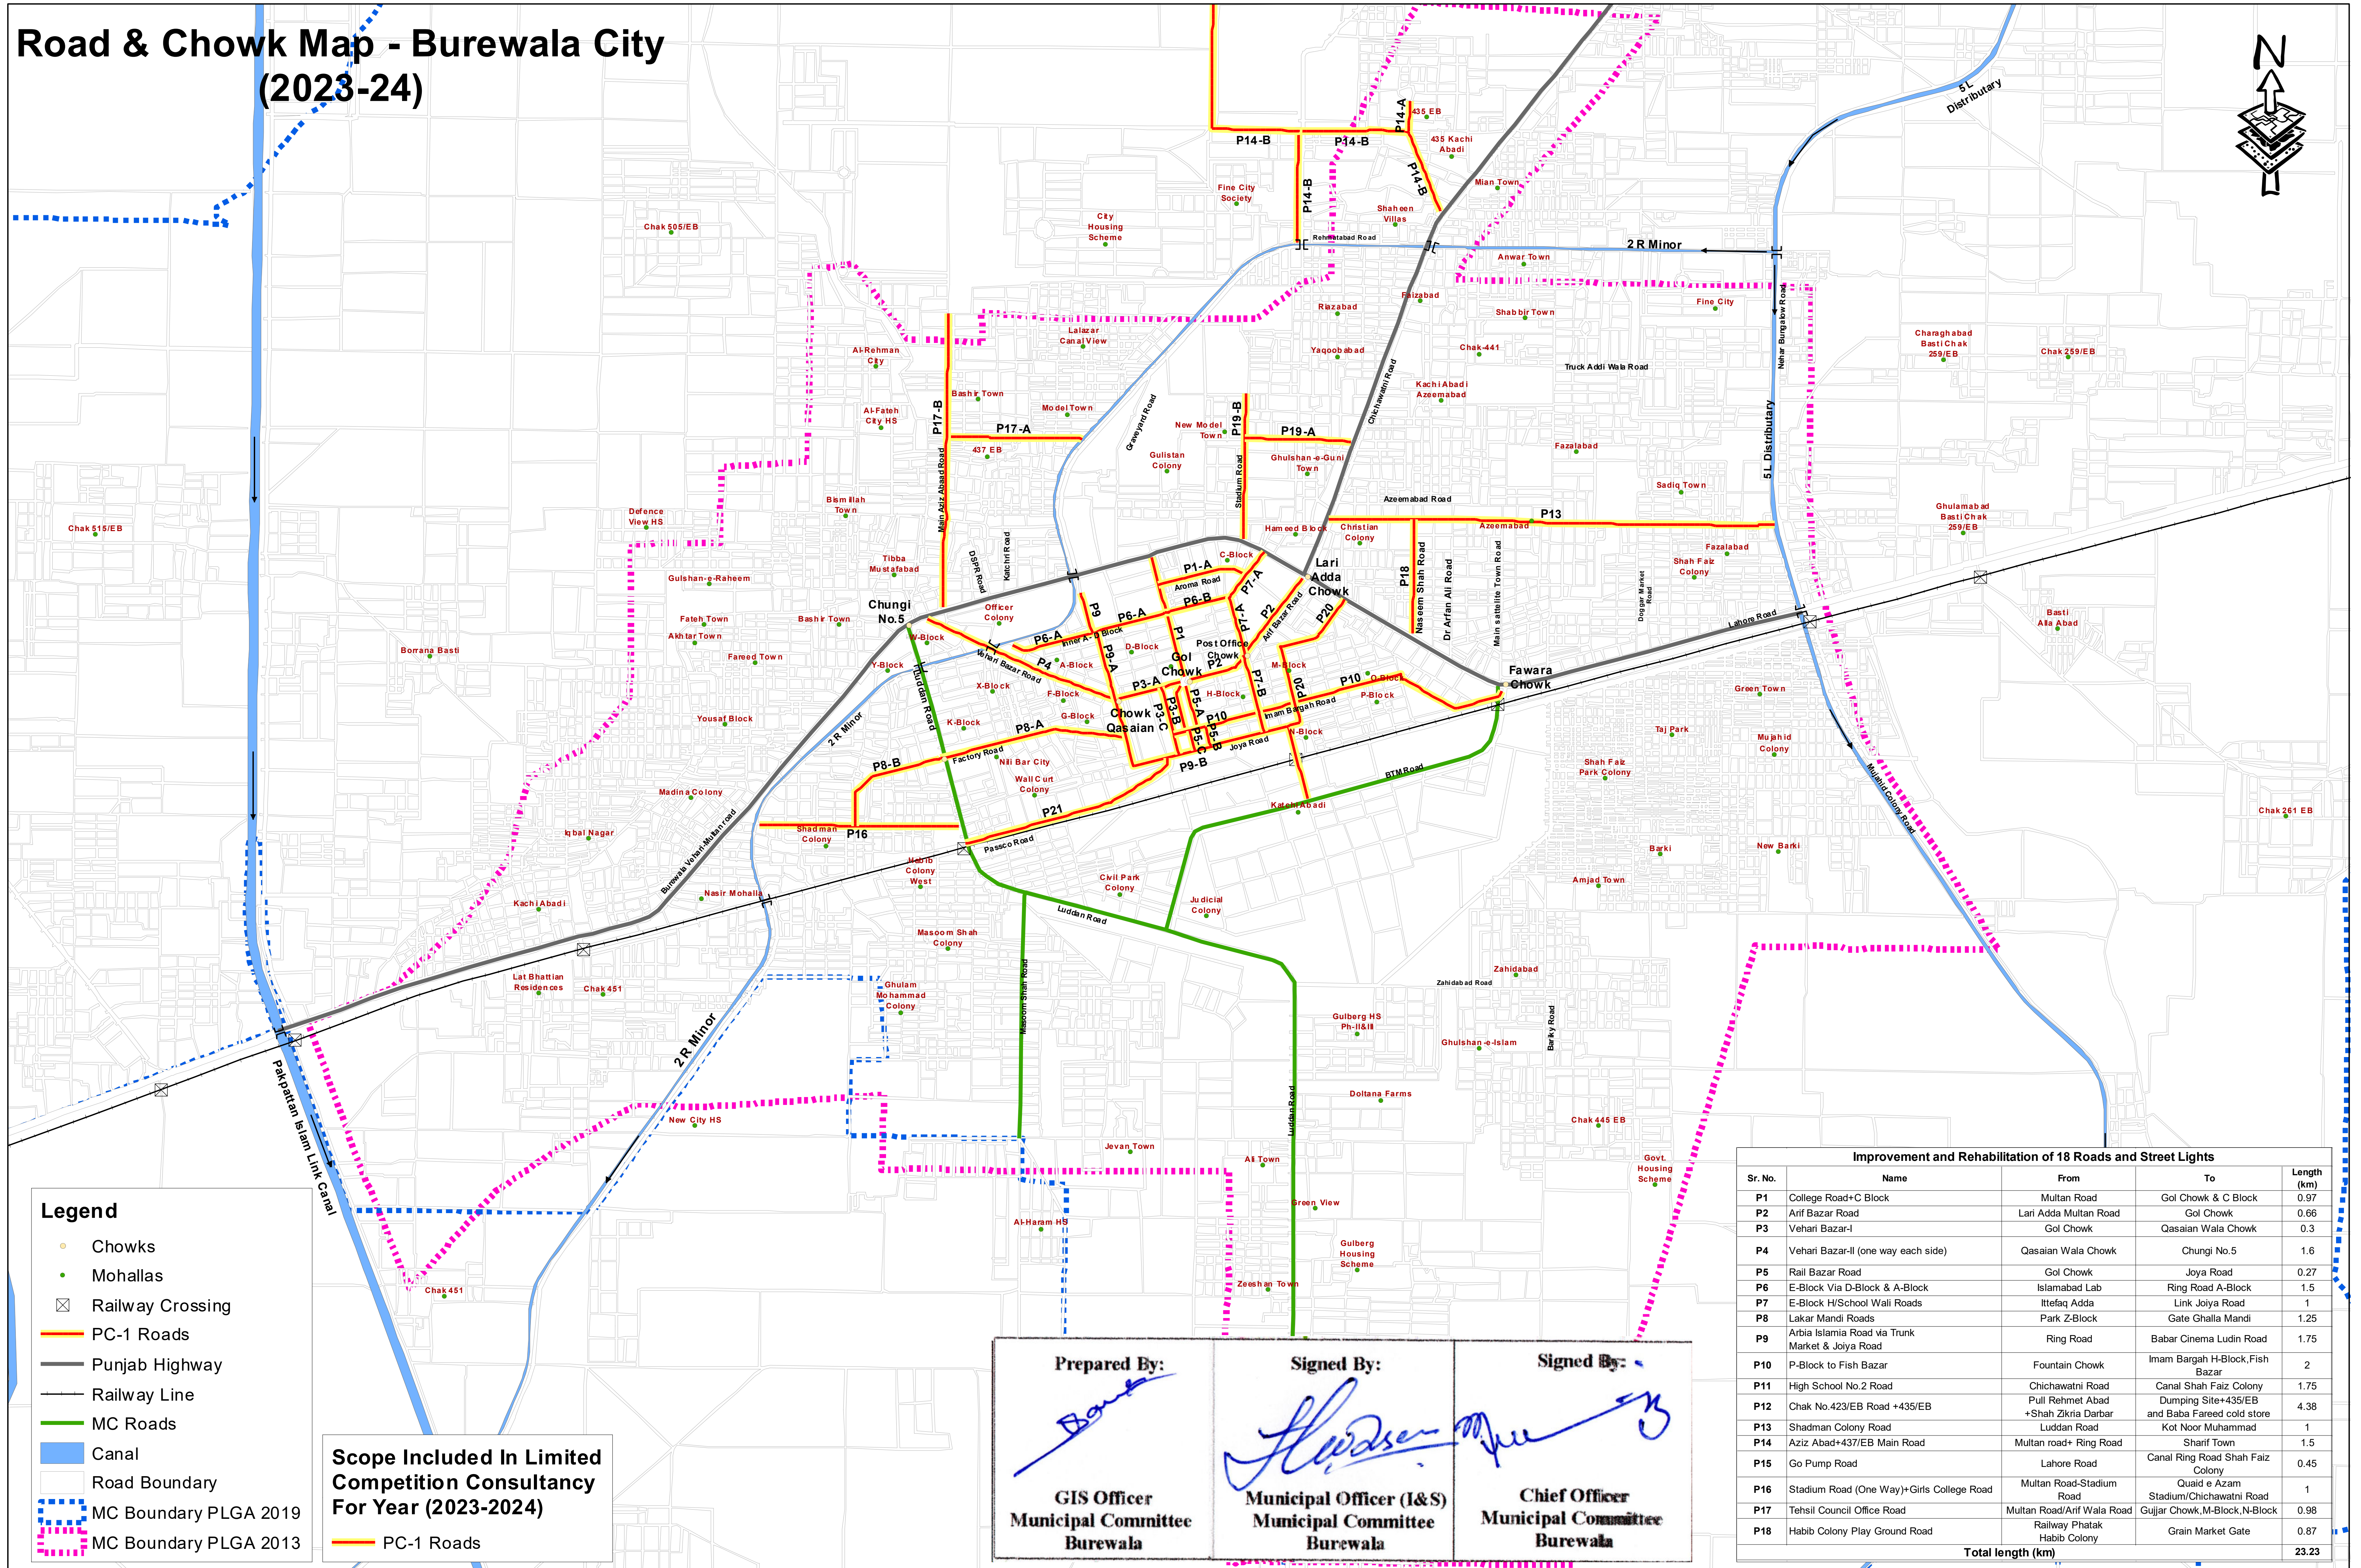

Road & Chowk Map - Burewala City (2023-24)

- Legend**
- Chowks
 - Mohallas
 - X Railway Crossing
 - PC-1 Roads
 - Punjab Highway
 - Railway Line
 - MC Roads
 - Canal
 - Road Boundary
 - MC Boundary PLGA 2019
 - MC Boundary PLGA 2013

Scope Included In Limited Competition Consultancy For Year (2023-2024)

PC-1 Roads

Improvement and Rehabilitation of 18 Roads and Street Lights				
Sr. No.	Name	From	To	Length (km)
P1	College Road+C Block	Multan Road	Gol Chowk & C Block	0.97
P2	Arif Bazar Road	Lari Adda Multan Road	Gol Chowk	0.66
P3	Vehari Bazar-I	Gol Chowk	Qasaian Wala Chowk	0.3
P4	Vehari Bazar-II (one way each side)	Qasaian Wala Chowk	Chungi No.5	1.6
P5	Rail Bazar Road	Gol Chowk	Joya Road	0.27
P6	E-Block Via D-Block & A-Block	Islamabad Lab	Ring Road A-Block	1.5
P7	E-Block H/School Wali Roads	Ittefaq Adda	Link Joya Road	1
P8	Lakar Mandi Roads	Park Z-Block	Gate Ghaila Mandi	1.25
P9	Arbia Islamia Road via Trunk Market & Joya Road	Ring Road	Babar Cinema Ludin Road	1.75
P10	P-Block to Fish Bazar	Fountain Chowk	Imam Bargah H-Block, Fish Bazar	2
P11	High School No.2 Road	Chichawatni Road	Canal Shah Faiz Colony	1.75
P12	Chak No.423/EB Road +435/EB	Pull Rehmet Abad +Shah Zikria Darbar	Dumping Site+435/EB and Baba Fareed cold store	4.38
P13	Shadman Colony Road	Luddan Road	Kot Noor Muhammad	1
P14	Aziz Abad+437/EB Main Road	Multan road+ Ring Road	Sharif Town	1.5
P15	Go Pump Road	Lahore Road	Canal Ring Road Shah Faiz Colony	0.45
P16	Stadium Road (One Way)+Girls College Road	Multan Road-Stadium Road	Quaid e Azam Stadium/Chichawatni Road	1
P17	Tehsil Council Office Road	Multan Road/Arif Wala Road	Gujjar Chowk, M-Block, N-Block	0.98
P18	Habib Colony Play Ground Road	Railway Phatak Habib Colony	Grain Market Gate	0.87
Total length (km)				23.23