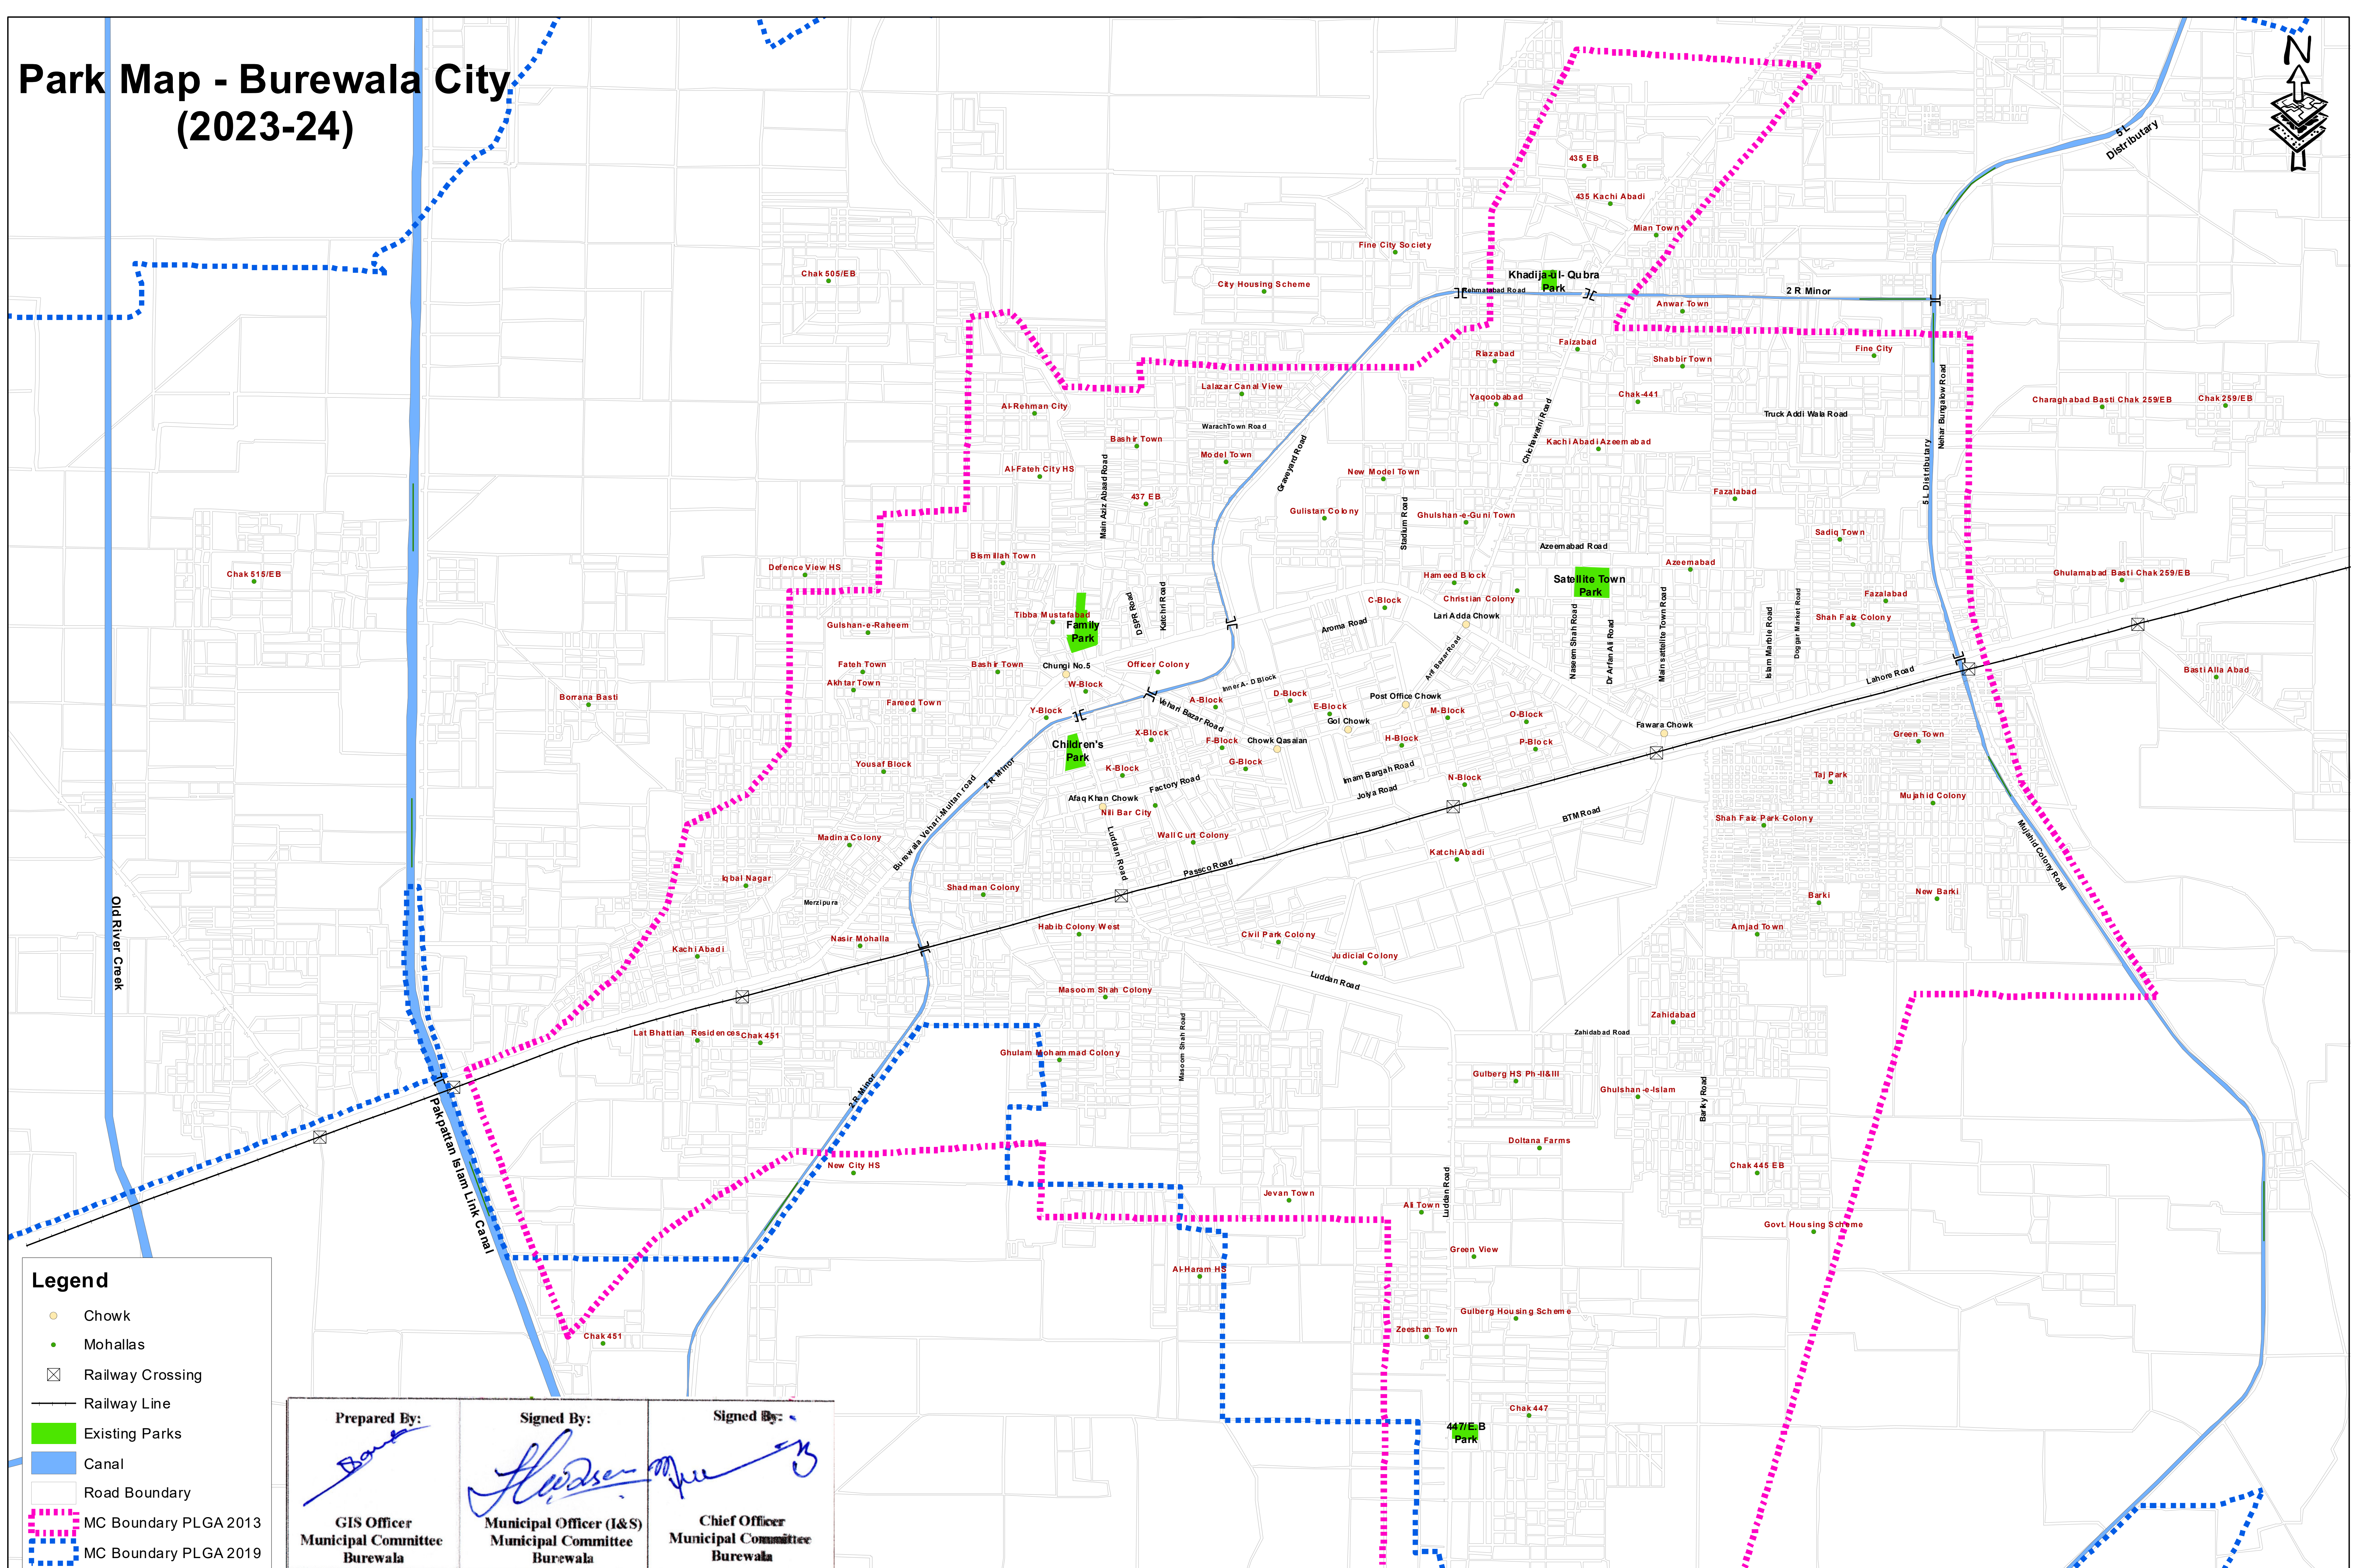

Park Map - Burewala City (2023-24)

Legend

- Chowk
- Mohallas
- ⊠ Railway Crossing
- Railway Line
- Existing Parks
- Canal
- Road Boundary
- MC Boundary PLGA 2013
- MC Boundary PLGA 2019

<p>Prepared By:</p> <p>GIS Officer Municipal Committee Burewala</p>	<p>Signed By:</p> <p>Municipal Officer (I&S) Municipal Committee Burewala</p>	<p>Signed By:</p> <p>Chief Officer Municipal Committee Burewala</p>
--	--	--