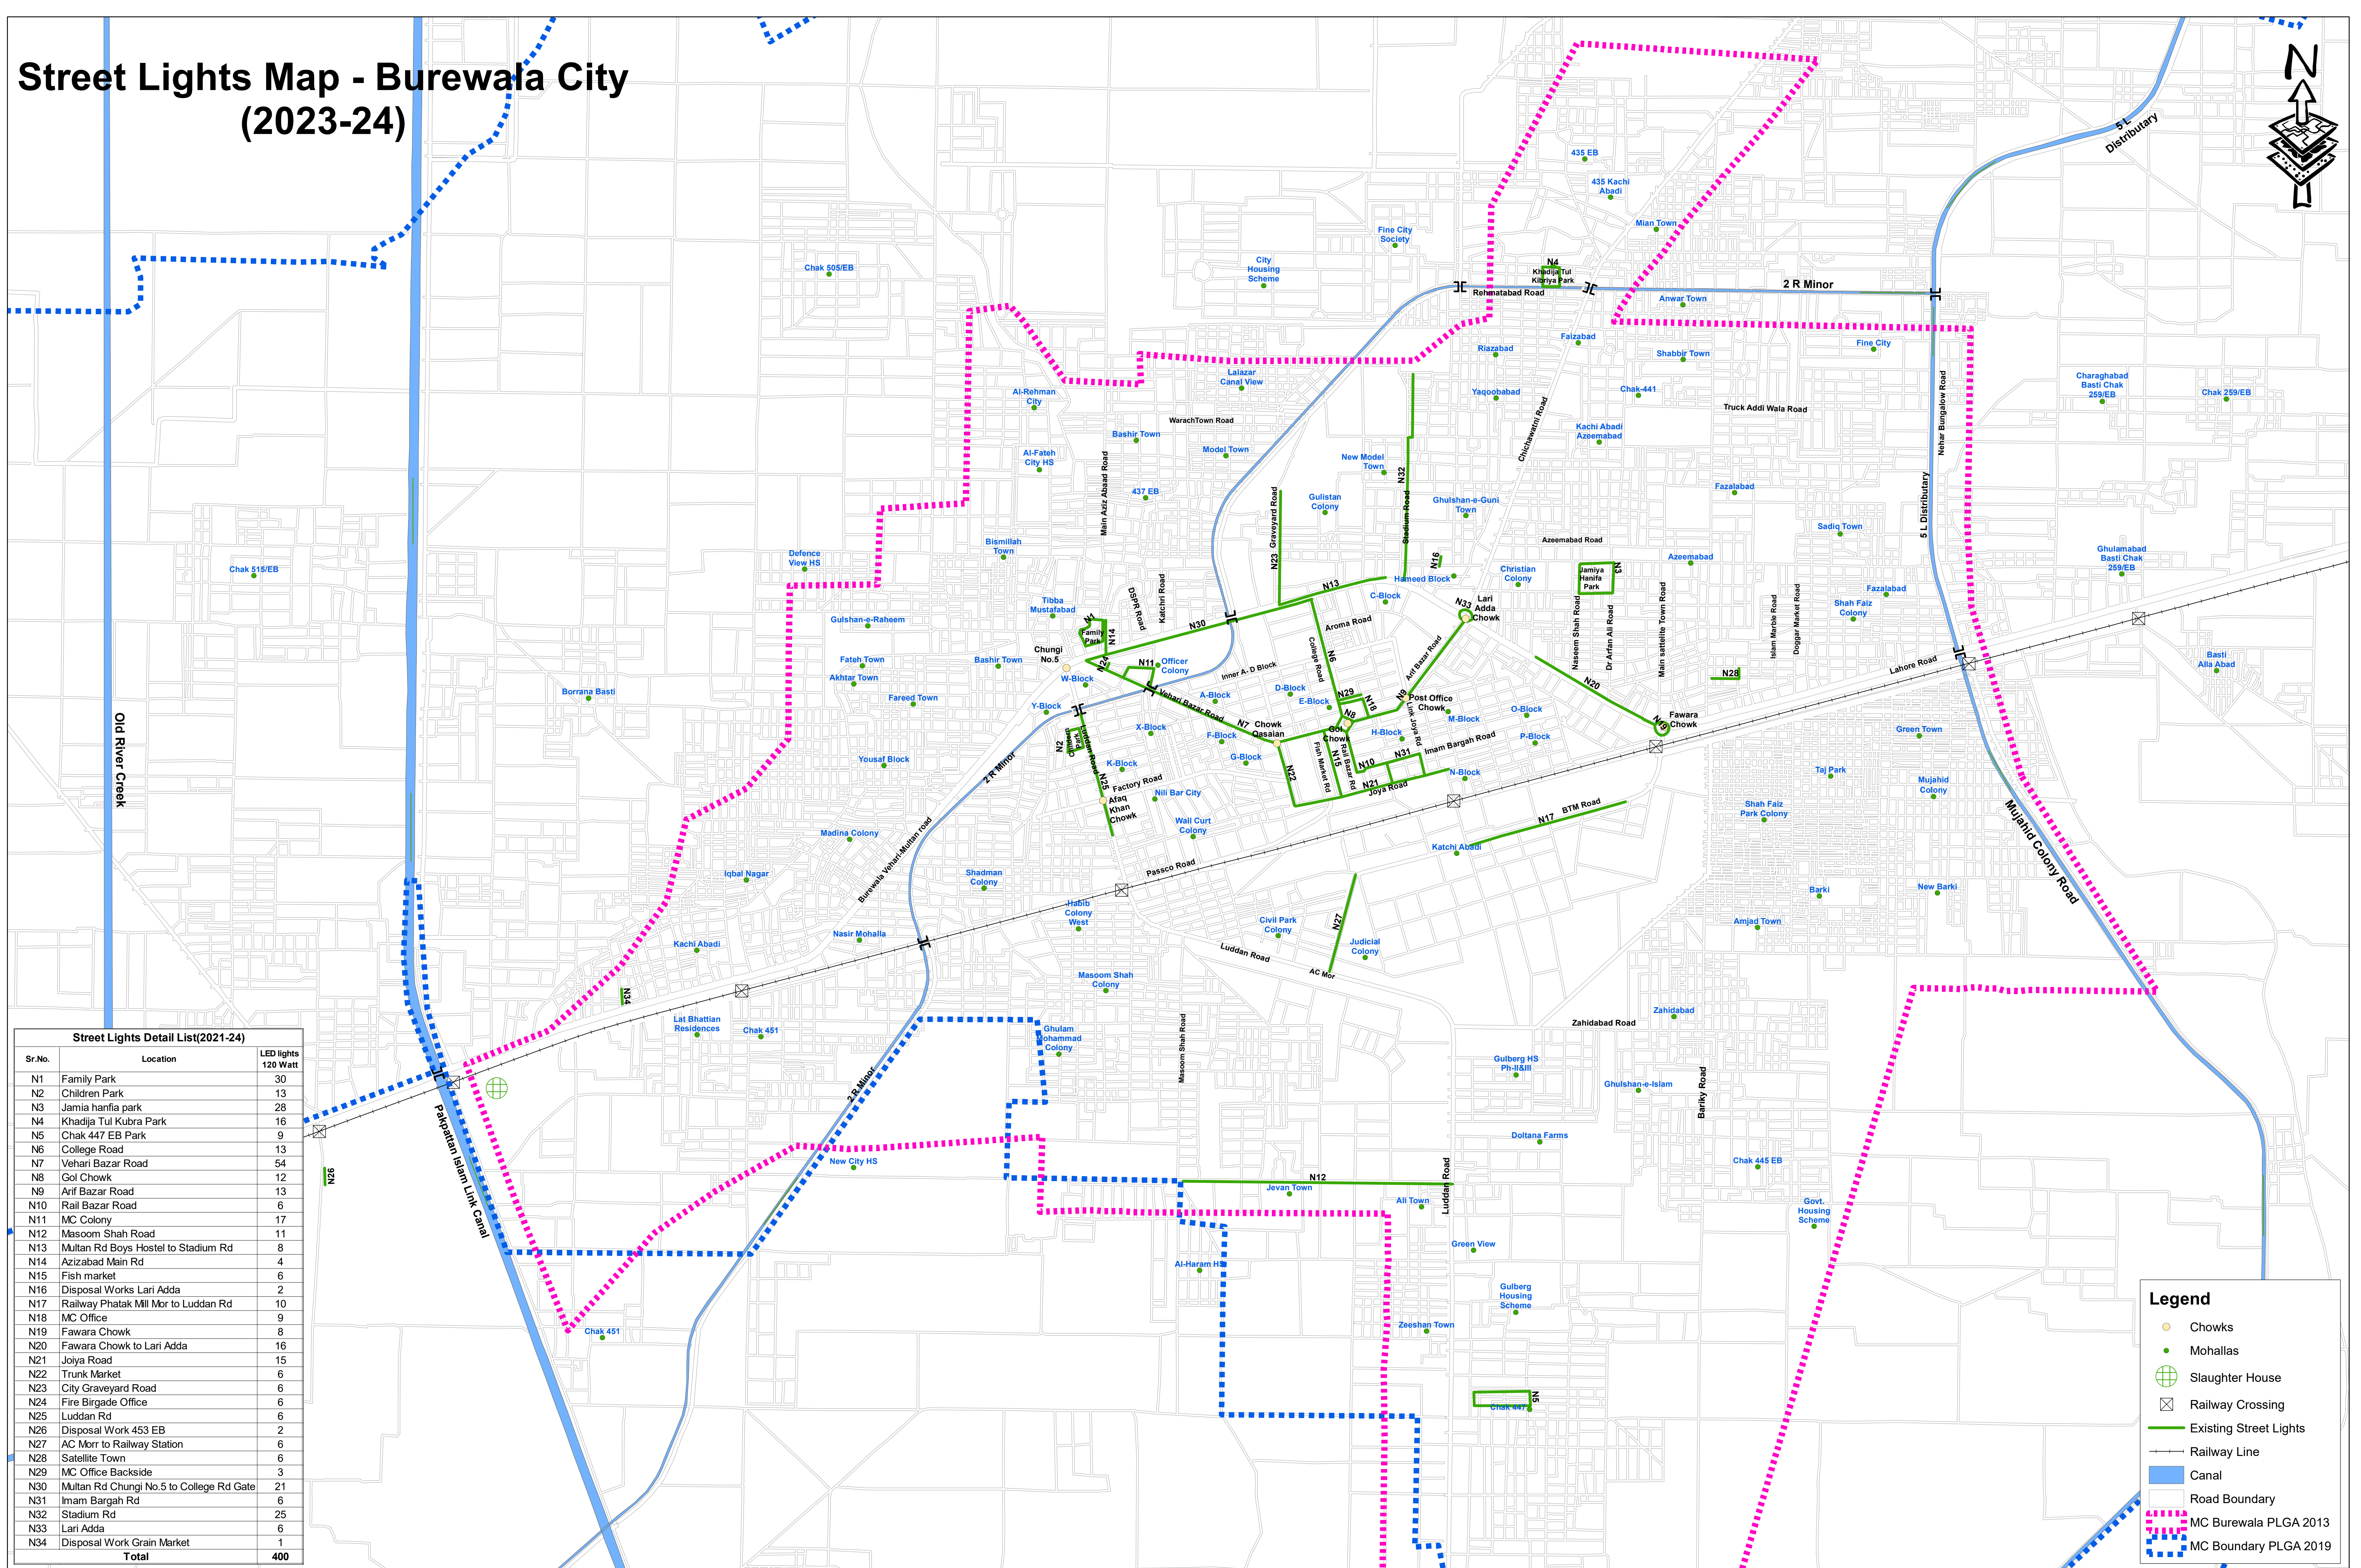

Street Lights Map - Burewala City (2023-24)

Street Lights Detail List(2021-24)		
Sr.No.	Location	LED lights 120 Watt
N1	Family Park	30
N2	Children Park	13
N3	Jamia hanfia park	28
N4	Khadija Tul Kubra Park	16
N5	Chak 447 EB Park	9
N6	College Road	13
N7	Vehari Bazar Road	54
N8	Gol Chowk	12
N9	Arif Bazar Road	13
N10	Rail Bazar Road	6
N11	MC Colony	17
N12	Masoom Shah Road	11
N13	Multan Rd Boys Hostel to Stadium Rd	8
N14	Azizabad Main Rd	4
N15	Fish market	6
N16	Disposal Works Lari Adda	2
N17	Railway Phatak Mill Mor to Luddan Rd	10
N18	MC Office	9
N19	Fawara Chowk	8
N20	Fawara Chowk to Lari Adda	16
N21	Joiya Road	15
N22	Trunk Market	6
N23	City Graveyard Road	6
N24	Fire Birgade Office	6
N25	Luddan Rd	6
N26	Disposal Work 453 EB	2
N27	AC Morr to Railway Station	6
N28	Satellite Town	6
N29	MC Office Backside	3
N30	Multan Rd Chungi No.5 to College Rd Gate	21
N31	Imam Bargah Rd	6
N32	Stadium Rd	25
N33	Lari Adda	6
N34	Disposal Work Grain Market	1
Total		400

Legend

- Chowks
- Mohallas
- ⊕ Slaughter House
- Railway Crossing
- Existing Street Lights
- Railway Line
- Canal
- Road Boundary
- MC Burewala PLGA 2013
- MC Boundary PLGA 2019