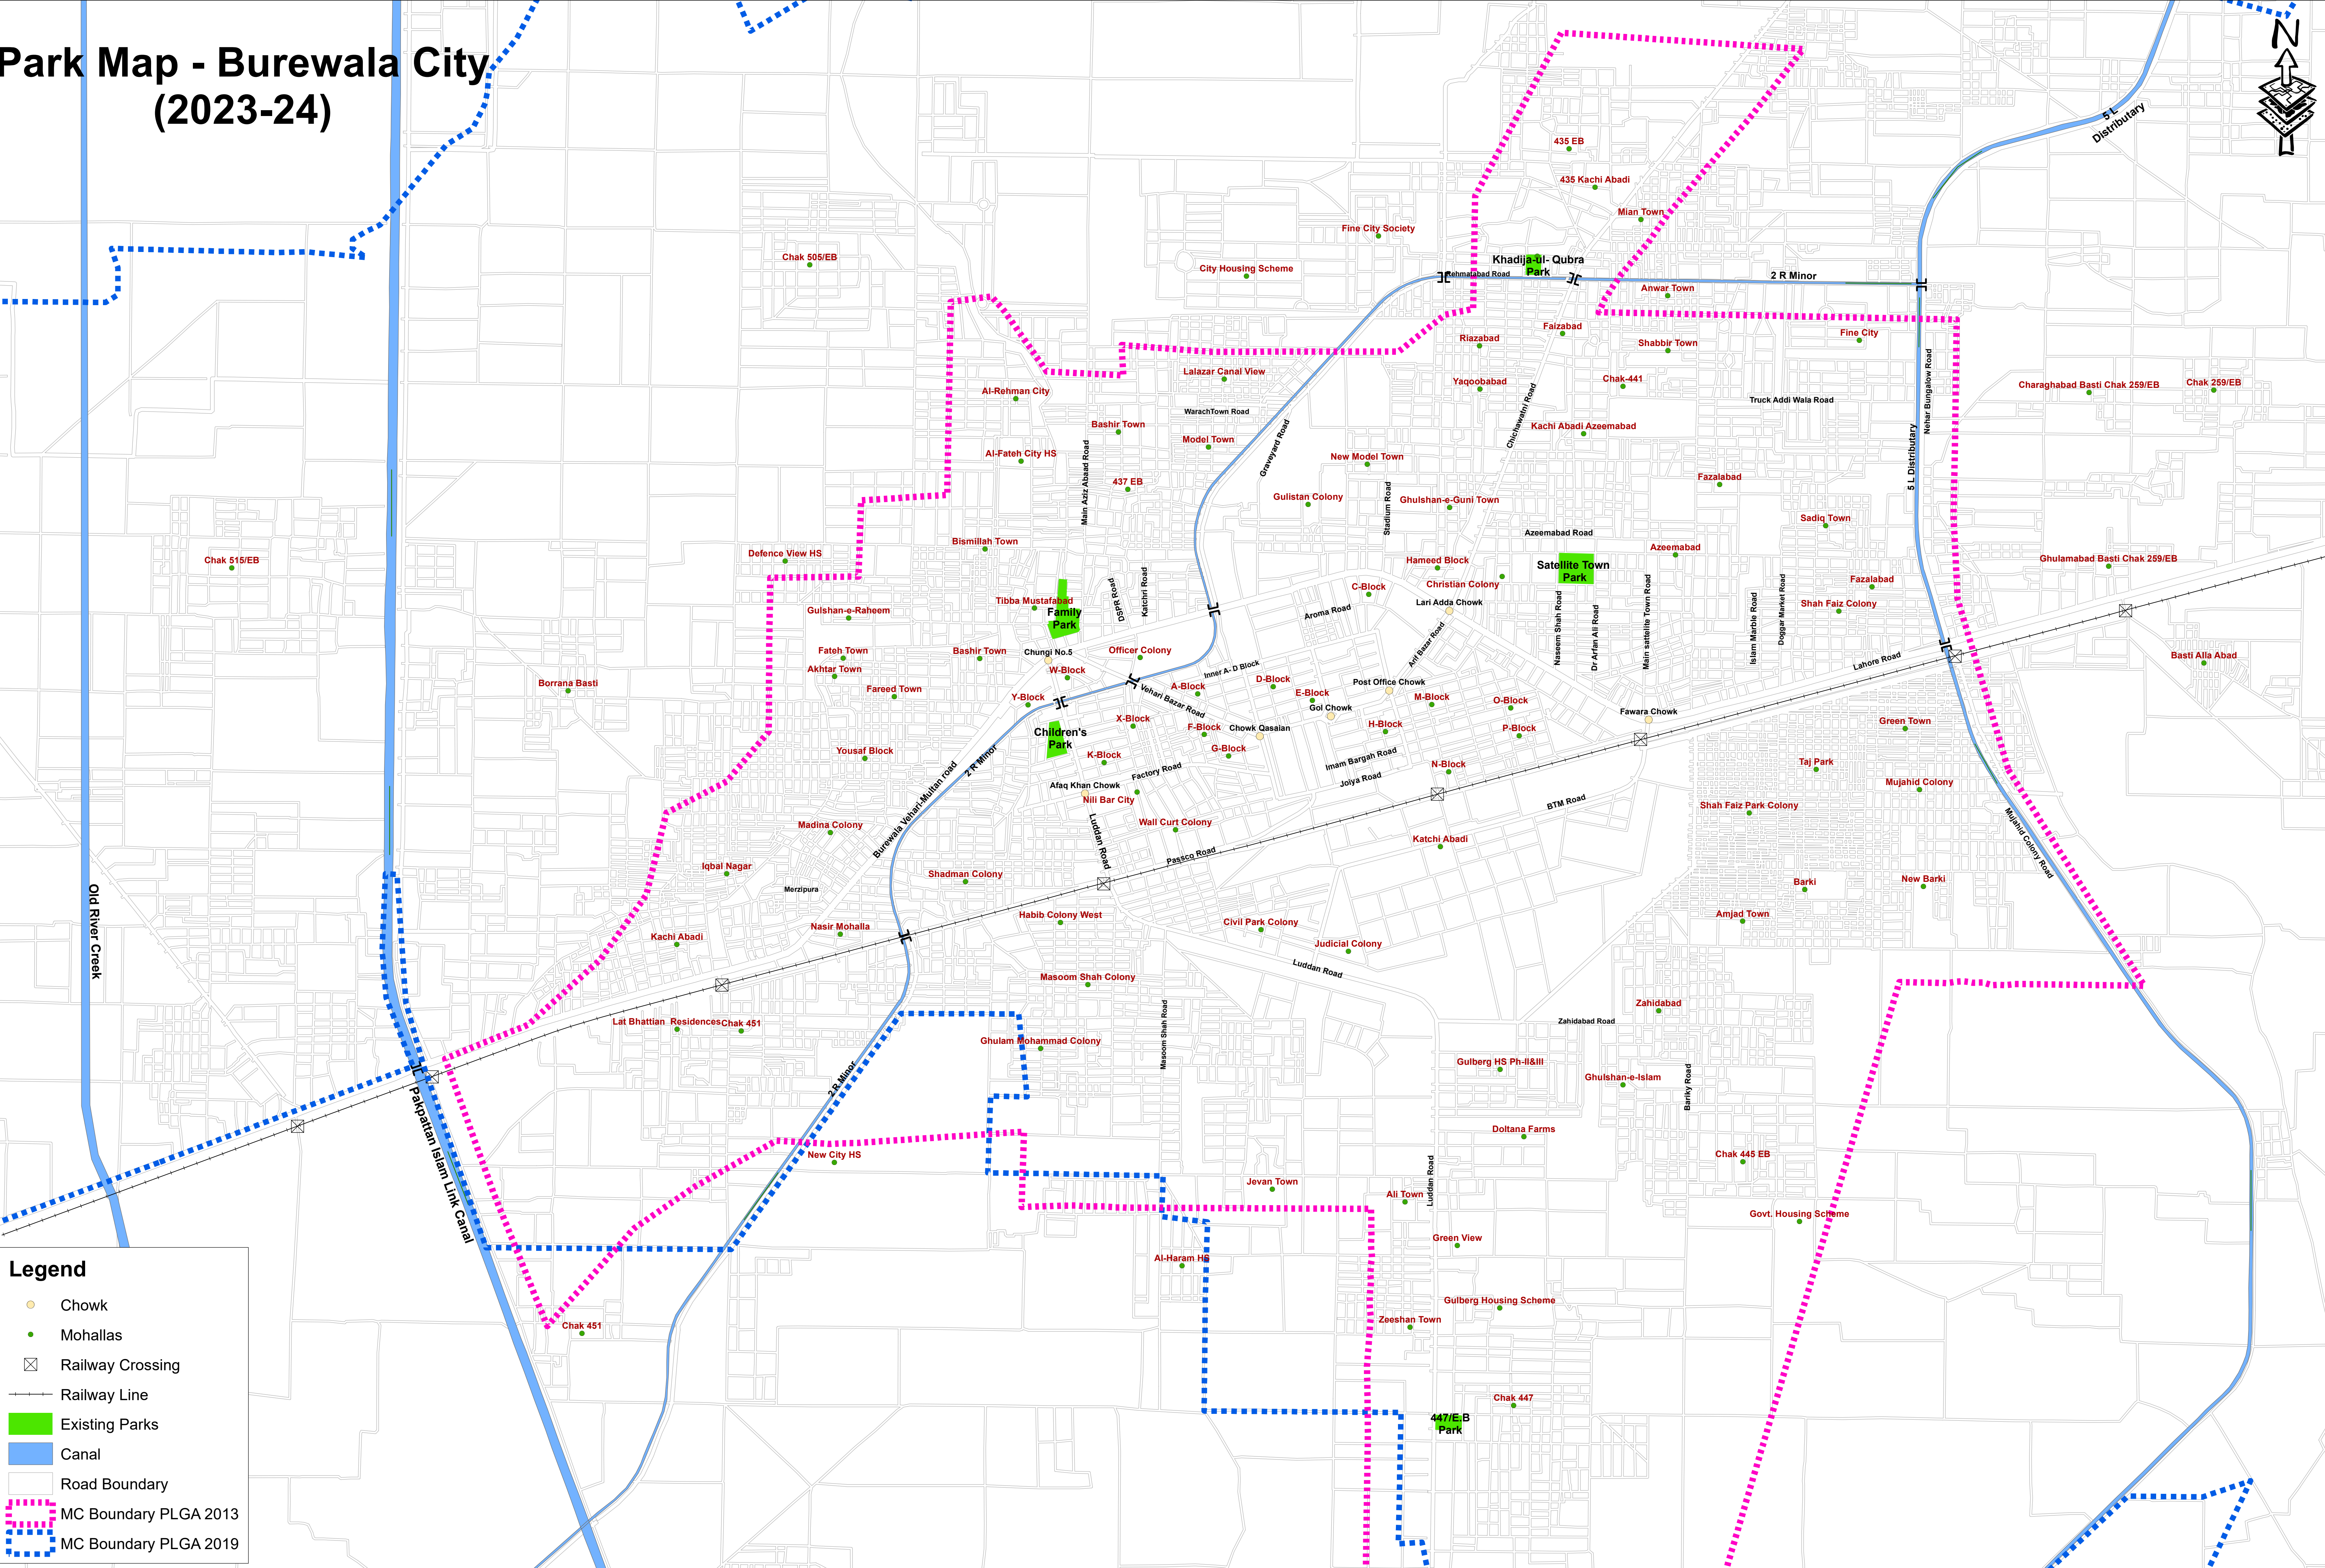

Park Map - Burewala City (2023-24)

Legend

- Chowk
- Mohallas
- Railway Crossing
- Railway Line
- Existing Parks
- Canal
- Road Boundary
- MC Boundary PLGA 2013
- MC Boundary PLGA 2019

PUNJAB MUNICIPAL DEVELOPEMENT FUND COMPANY

PROJECT:
PUNJAB CITIES PROGRAM (PCP)

Map Code
0625061123
Map Version
1.5

DISCLAIMER:
INFORMATION PROVIDED BY MC, PHED & OTHER SOURCES.

Scale: 1:10,000

Date
November 2023