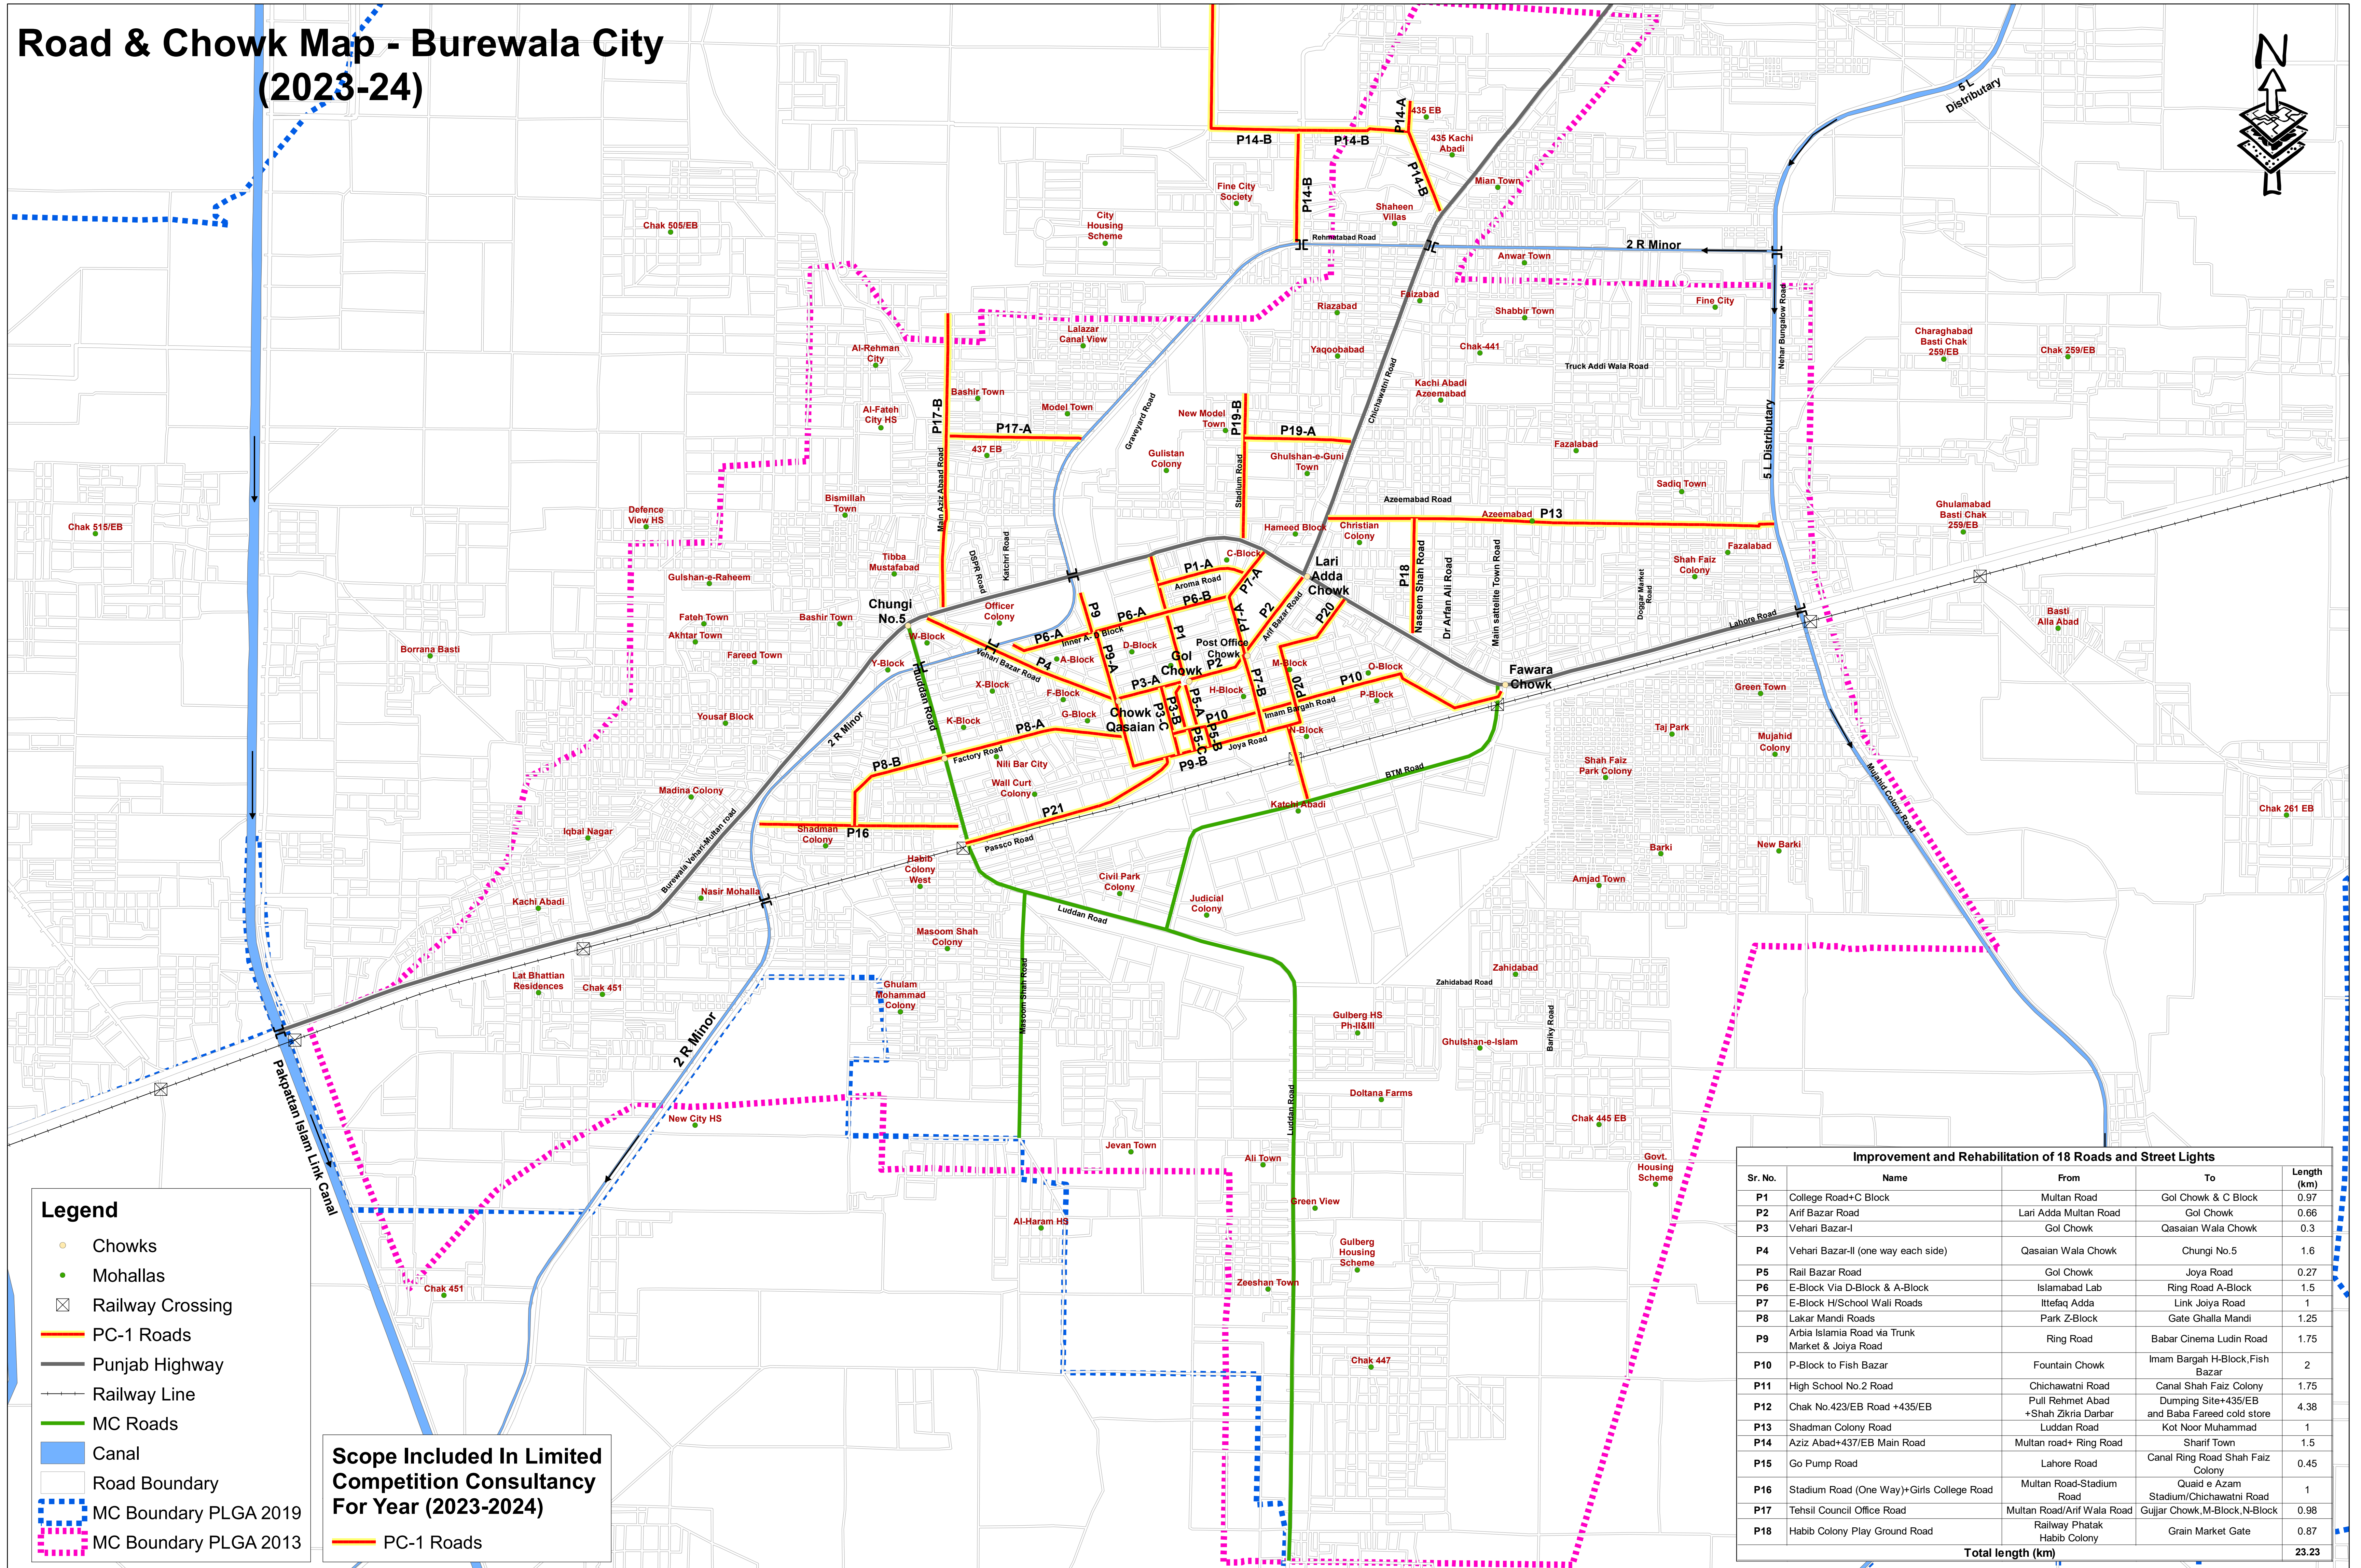

Road & Chowk Map - Burewala City (2023-24)

Legend

- Chowks
- Mohallas
- ⊠ Railway Crossing
- PC-1 Roads
- Punjab Highway
- Railway Line
- MC Roads
- Canal
- Road Boundary
- MC Boundary PLGA 2019
- MC Boundary PLGA 2013

Scope Included In Limited Competition Consultancy For Year (2023-2024)

PC-1 Roads

Improvement and Rehabilitation of 18 Roads and Street Lights				
Sr. No.	Name	From	To	Length (km)
P1	College Road+C Block	Multan Road	Gol Chowk & C Block	0.97
P2	Arif Bazar Road	Lari Adda Multan Road	Gol Chowk	0.66
P3	Vehari Bazar-I	Gol Chowk	Qasaian Wala Chowk	0.3
P4	Vehari Bazar-II (one way each side)	Qasaian Wala Chowk	Chungi No.5	1.6
P5	Rail Bazar Road	Gol Chowk	Joya Road	0.27
P6	E-Block Via D-Block & A-Block	Islamabad Lab	Ring Road A-Block	1.5
P7	E-Block H/School Wali Roads	Iltefaq Adda	Link Joyia Road	1
P8	Lakar Mandi Roads	Park Z-Block	Gate Ghalla Mandi	1.25
P9	Arbia Islamia Road via Trunk Market & Joyia Road	Ring Road	Babar Cinema Ludin Road	1.75
P10	P-Block to Fish Bazar	Fountain Chowk	Imam Bargah H-Block, Fish Bazar	2
P11	High School No.2 Road	Chichawatni Road	Canal Shah Faiz Colony	1.75
P12	Chak No.423/EB Road +435/EB	Pull Rehmet Abad +Shah Zikria Darbar	Dumping Site+435/EB and Baba Fareed cold store	4.38
P13	Shadman Colony Road	Luddan Road	Kot Noor Muhammad	1
P14	Aziz Abad+437/EB Main Road	Multan road+ Ring Road	Sharif Town	1.5
P15	Go Pump Road	Lahore Road	Canal Ring Road Shah Faiz Colony	0.45
P16	Stadium Road (One Way)+Girls College Road	Multan Road-Stadium Road	Quaid e Azam Stadium/Chichawatni Road	1
P17	Tehsil Council Office Road	Multan Road/Arif Wala Road	Gujjar Chowk, M-Block, N-Block	0.98
P18	Habib Colony Play Ground Road	Railway Phatak Habib Colony	Grain Market Gate	0.87
Total length (km)				23.23