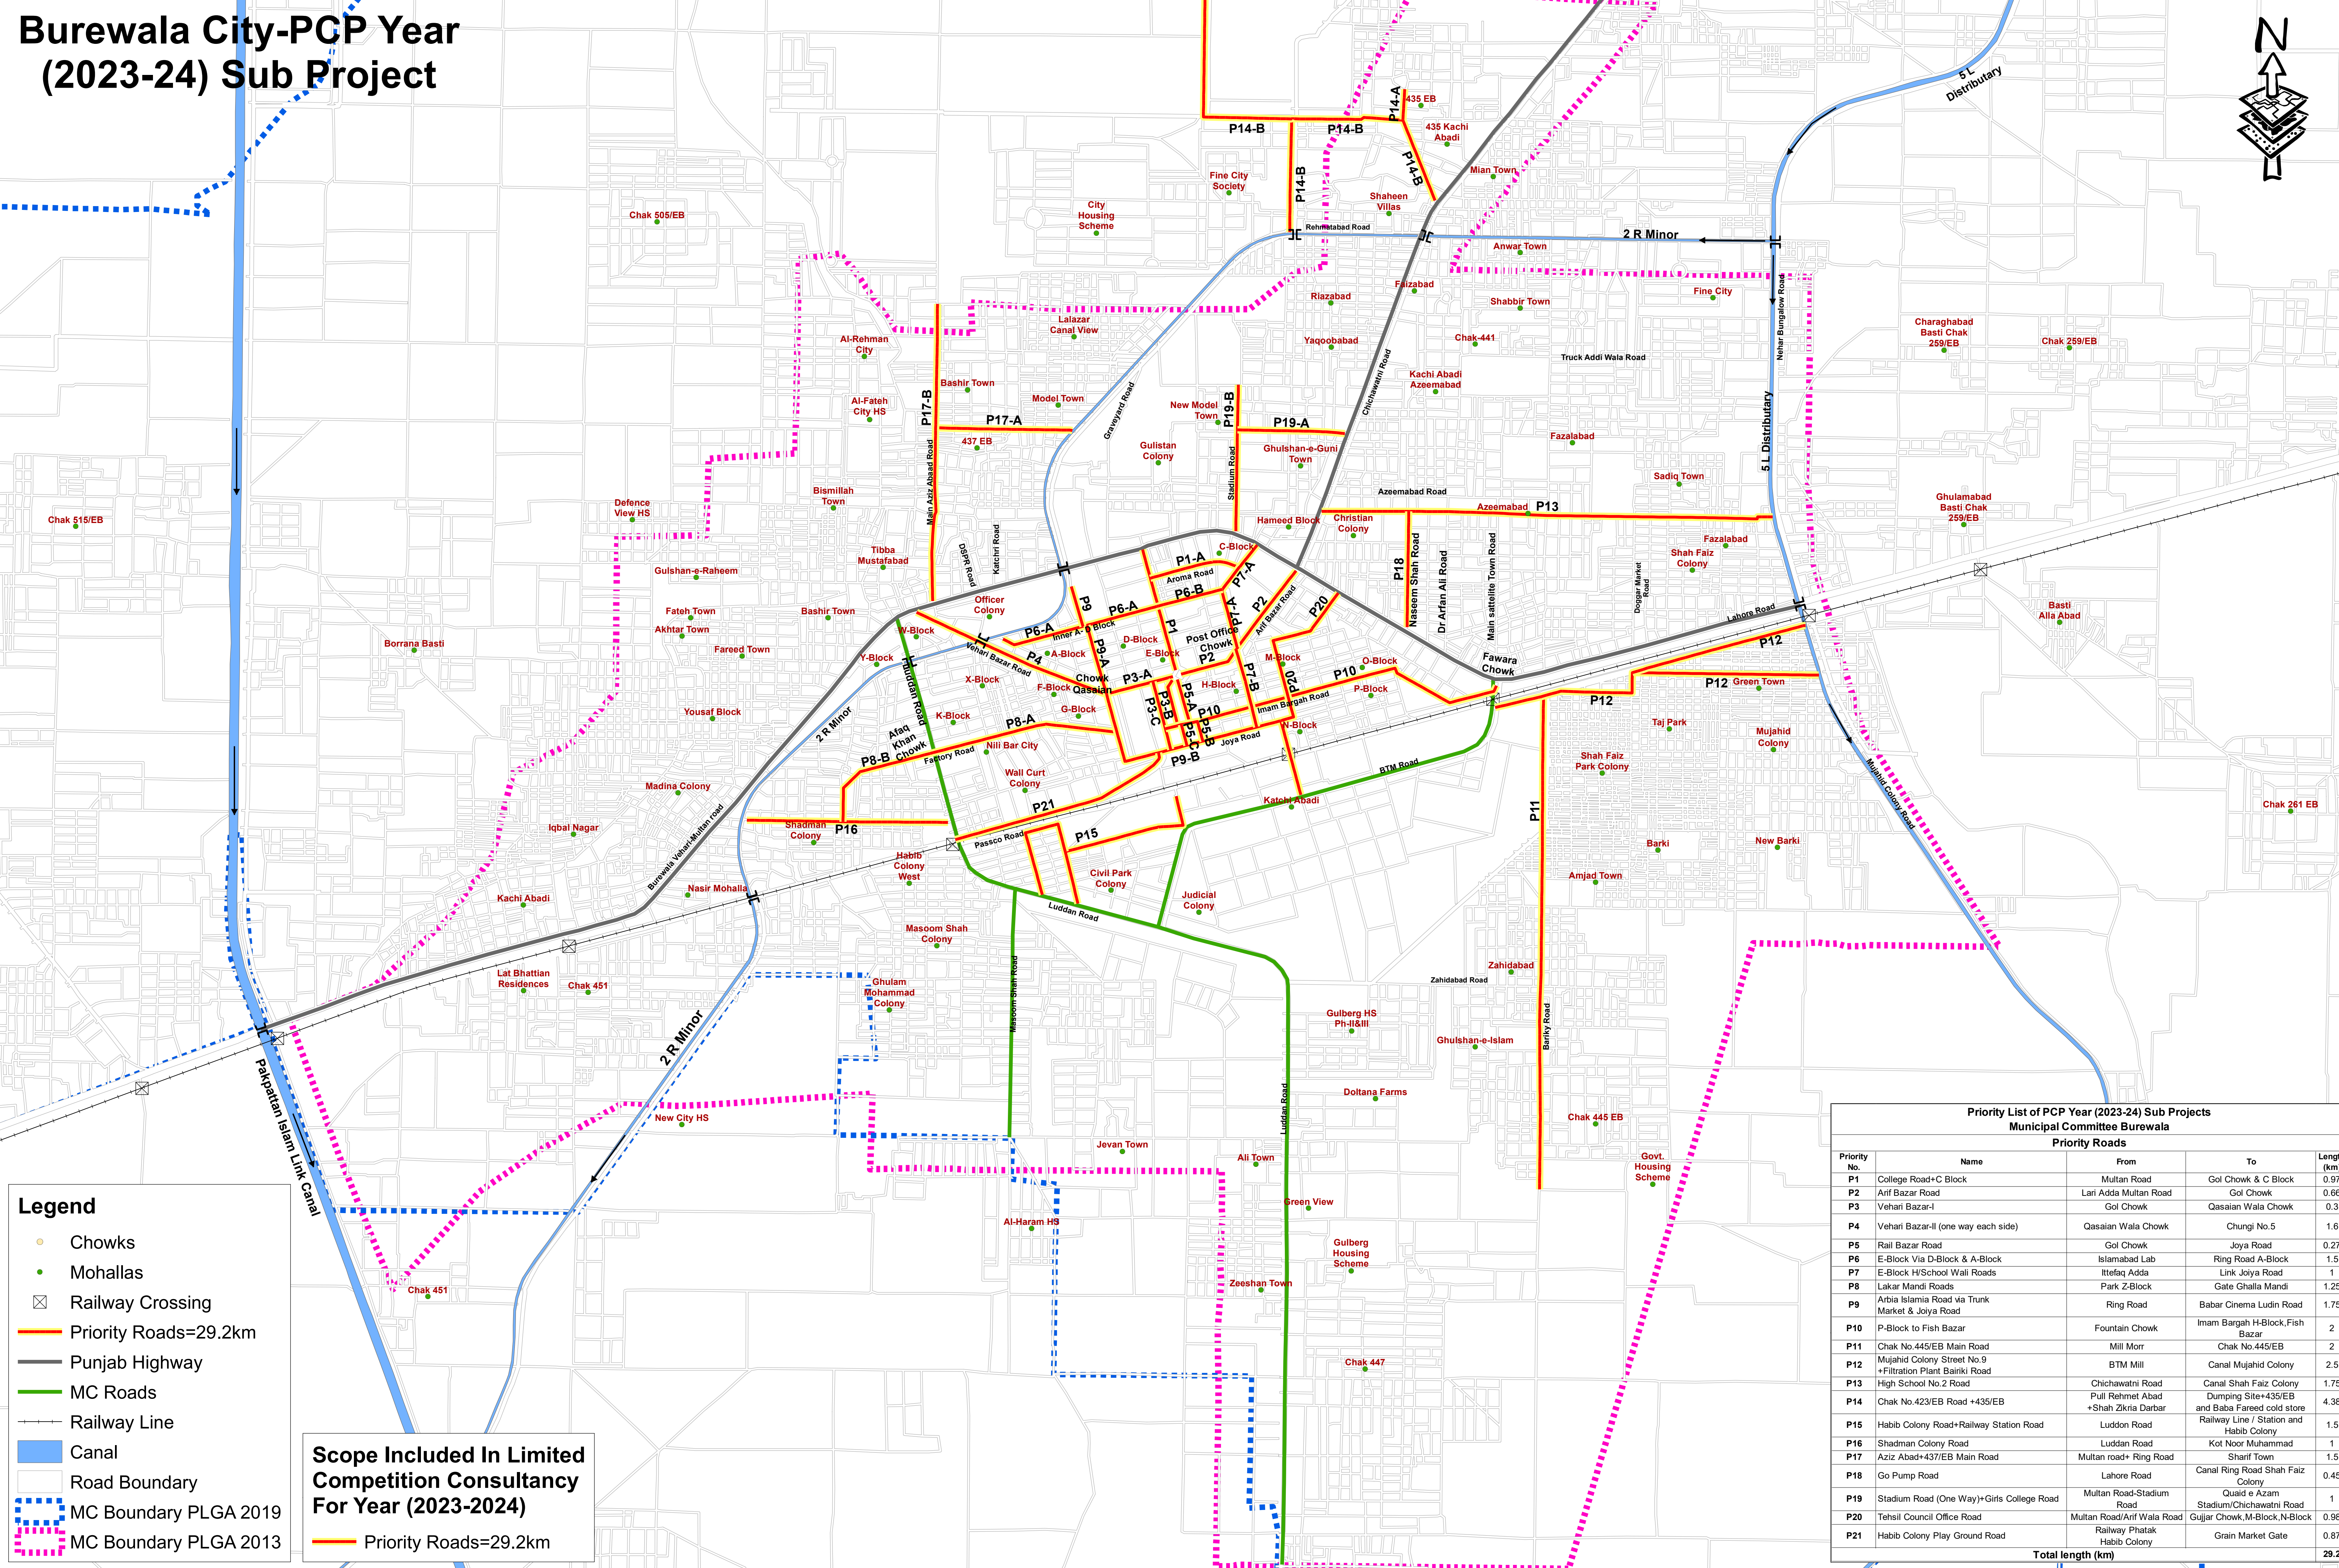

Burewala City-PCP Year (2023-24) Sub Project

1. **Legend**
2. Chowks
   - Mohallas
   - Railway Crossing
   - Priority Roads=29.2km
   - Punjab Highway
   - MC Roads
   - Railway Line
   - Canal
   - Road Boundary
   - MC Boundary PLGA 2019
   - MC Boundary PLGA 2013

Scope Included In Limited Competition Consultancy For Year (2023-2024)

Priority Roads=29.2km

Priority List of PCP Year (2023-24) Sub Projects Municipal Committee Burewala Priority Roads				
Priority No.	Name	From	To	Length (km)
P1	College Road+C Block	Multan Road	Gol Chowk & C Block	0.97
P2	Arif Bazar Road	Lari Adda Multan Road	Gol Chowk	0.66
P3	Vehari Bazar-I	Gol Chowk	Qasaian Wala Chowk	0.3
P4	Vehari Bazar-II (one way each side)	Qasaian Wala Chowk	Chungi No.5	1.6
P5	Rail Bazar Road	Gol Chowk	Joya Road	0.27
P6	E-Block Via D-Block & A-Block	Islamabad Lab	Ring Road A-Block	1.5
P7	E-Block H/School Wali Roads	Ittefaq Adda	Link Joya Road	1
P8	Lakar Mandi Roads	Park Z-Block	Gate Ghalla Mandi	1.25
P9	Arbia Islamia Road via Trunk Market & Joya Road	Ring Road	Babar Cinema Ludin Road	1.75
P10	P-Block to Fish Bazar	Fountain Chowk	Imam Bargah H-Block, Fish Bazar	2
P11	Chak No.445/EB Main Road	Mill Morr	Chak No.445/EB	2
P12	Mujahid Colony Street No.9 + Filtration Plant Bainki Road	BTM Mill	Canal Mujahid Colony	2.5
P13	High School No.2 Road	Chichawatni Road	Canal Shah Faiz Colony	1.75
P14	Chak No.423/EB Road +435/EB	Pull Rehmet Abad +Shah Zikria Darbar	Dumping Site+435/EB and Baba Fareed cold store	4.38
P15	Habib Colony Road+Railway Station Road	Luddon Road	Railway Line / Station and Habib Colony	1.5
P16	Shadman Colony Road	Luddon Road	Kot Noor Muhammad	1
P17	Aziz Abad+437/EB Main Road	Multan road+ Ring Road	Sharif Town	1.5
P18	Go Pump Road	Lahore Road	Canal Ring Road Shah Faiz Colony	0.45
P19	Stadium Road (One Way)+Girls College Road	Multan Road-Stadium Road	Quaid e Azam Stadium/Chichawatni Road	1
P20	Tehsil Council Office Road	Multan Road/Arif Wala Road	Gujjar Chowk, M-Block, N-Block	0.98
P21	Habib Colony Play Ground Road	Railway Phatak Habib Colony	Grain Market Gate	0.87
Total length (km)				29.2