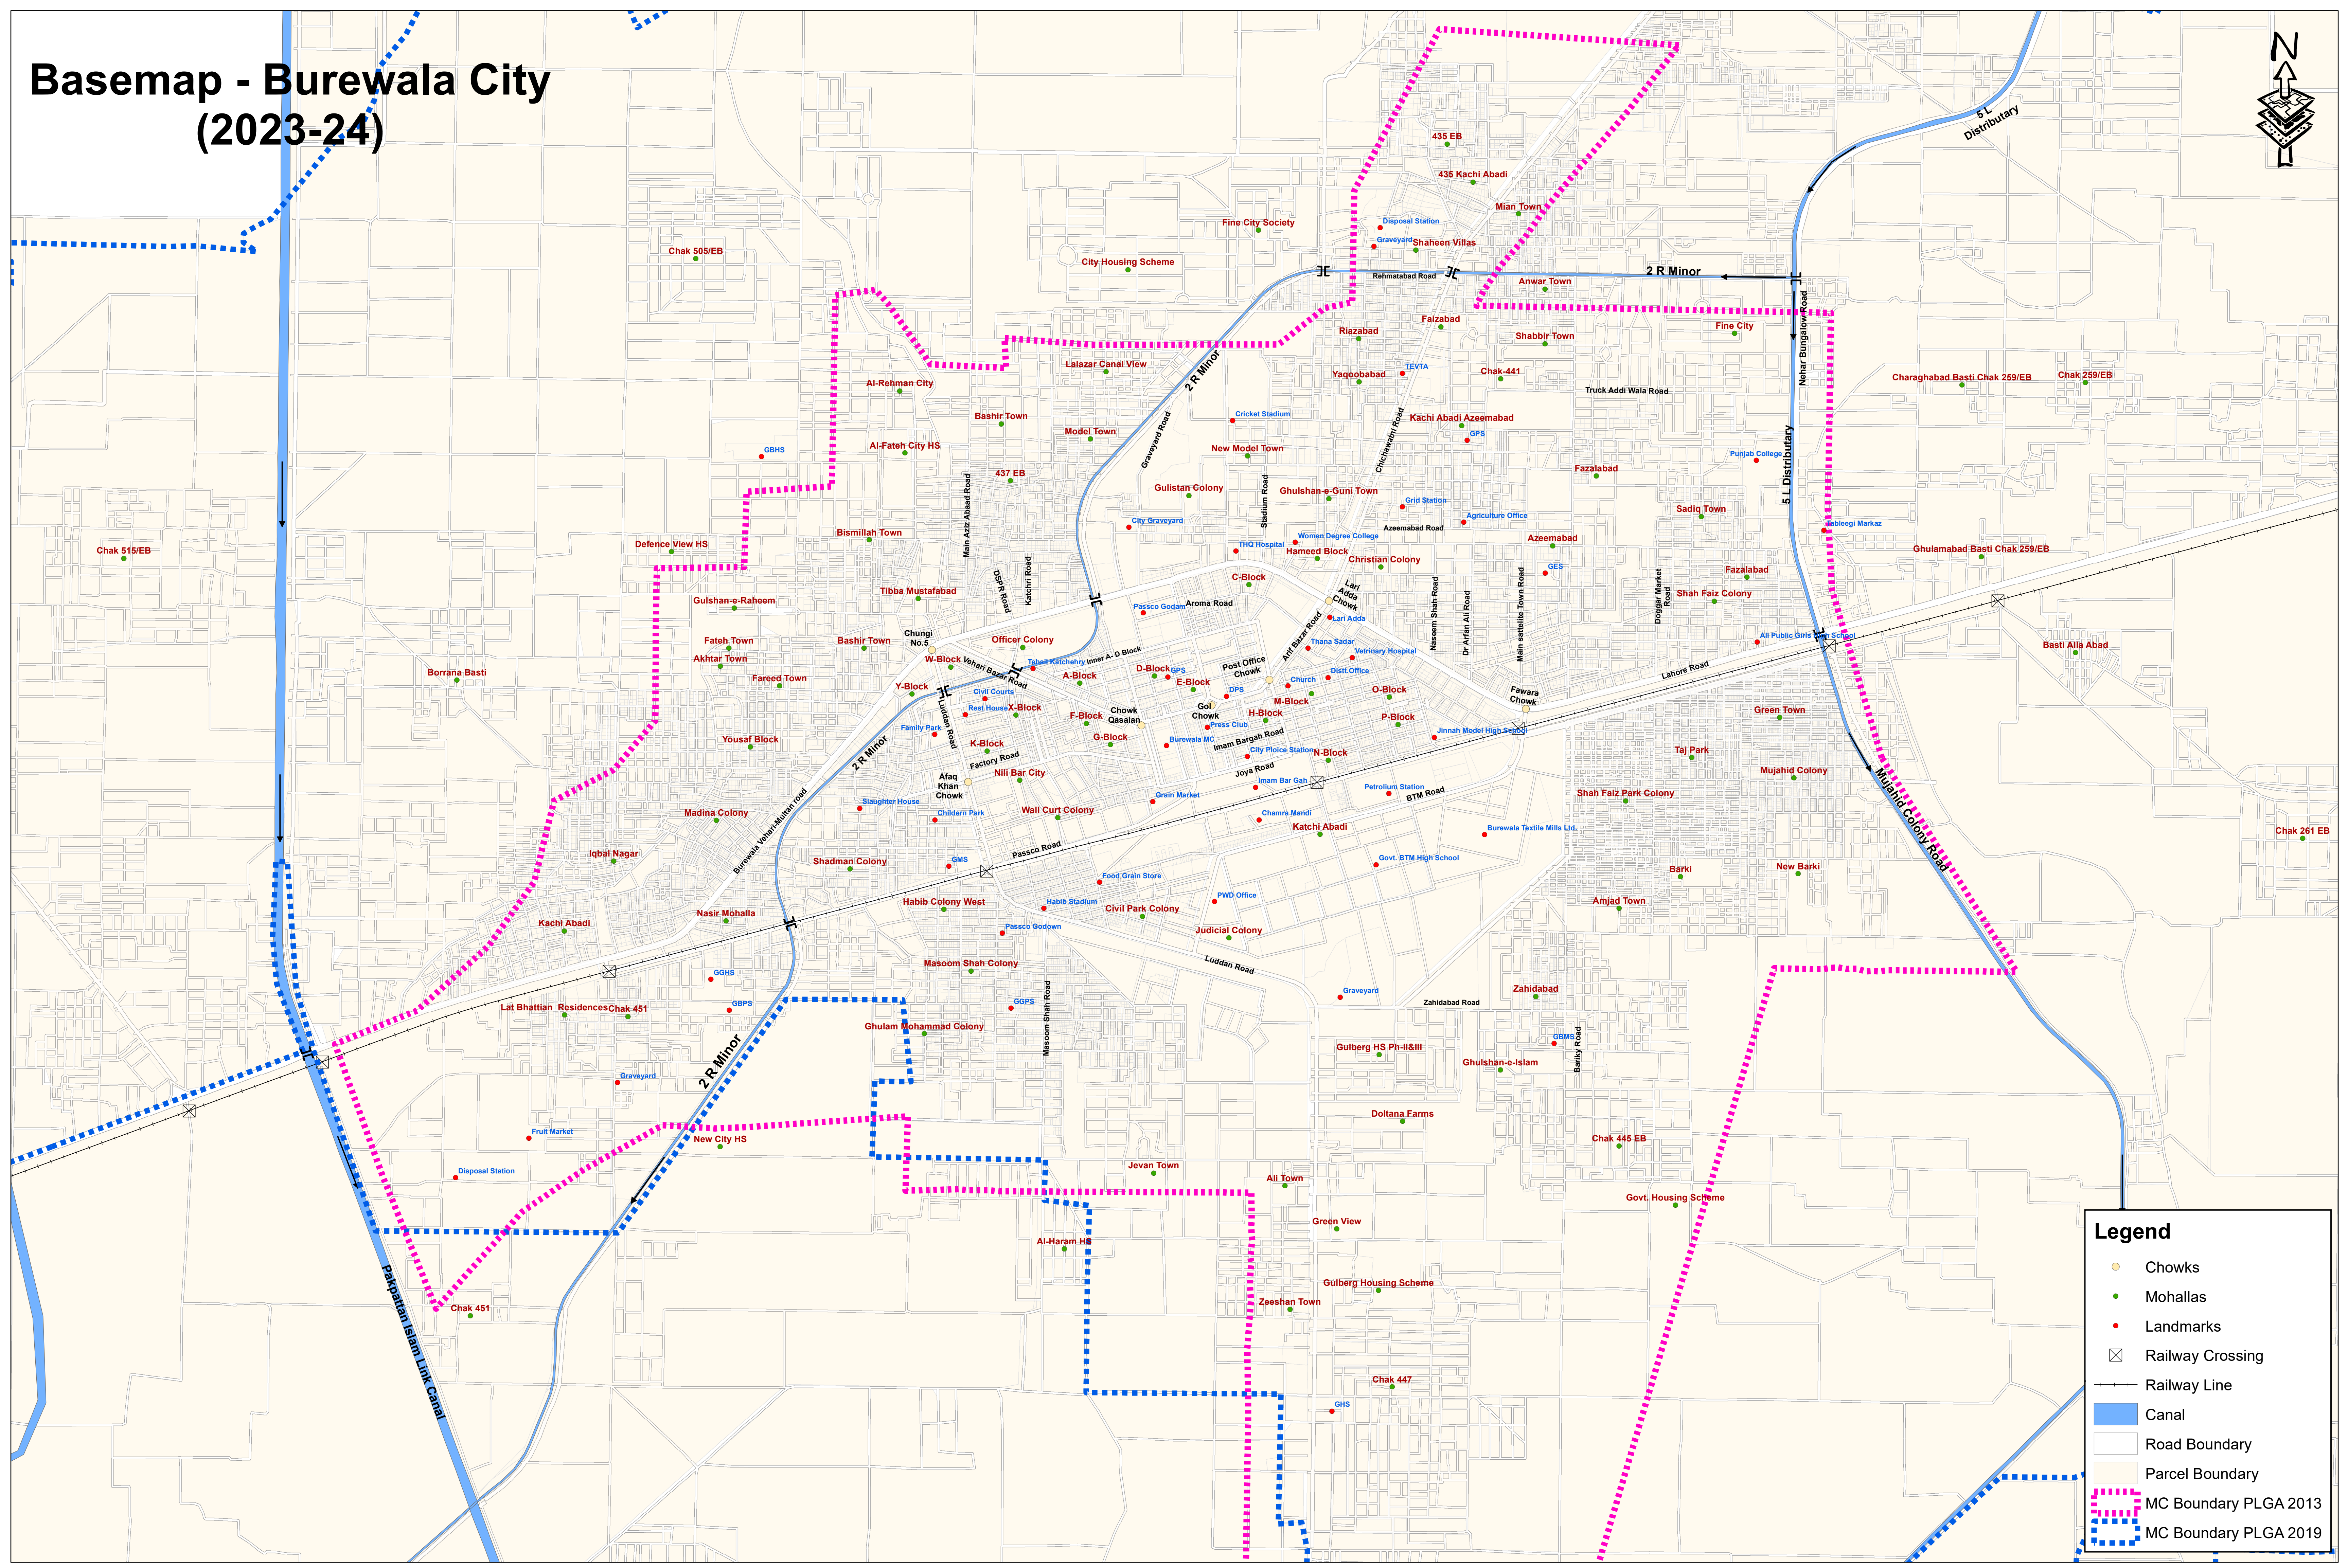

Basemap - Burewala City (2023-24)

Legend

- Chowks
- Mohallas
- Landmarks
- ⊠ Railway Crossing
- Railway Line
- ▬ Canal
- ▬ Road Boundary
- ▬ Parcel Boundary
- ▬ MC Boundary PLGA 2013
- ▬ MC Boundary PLGA 2019