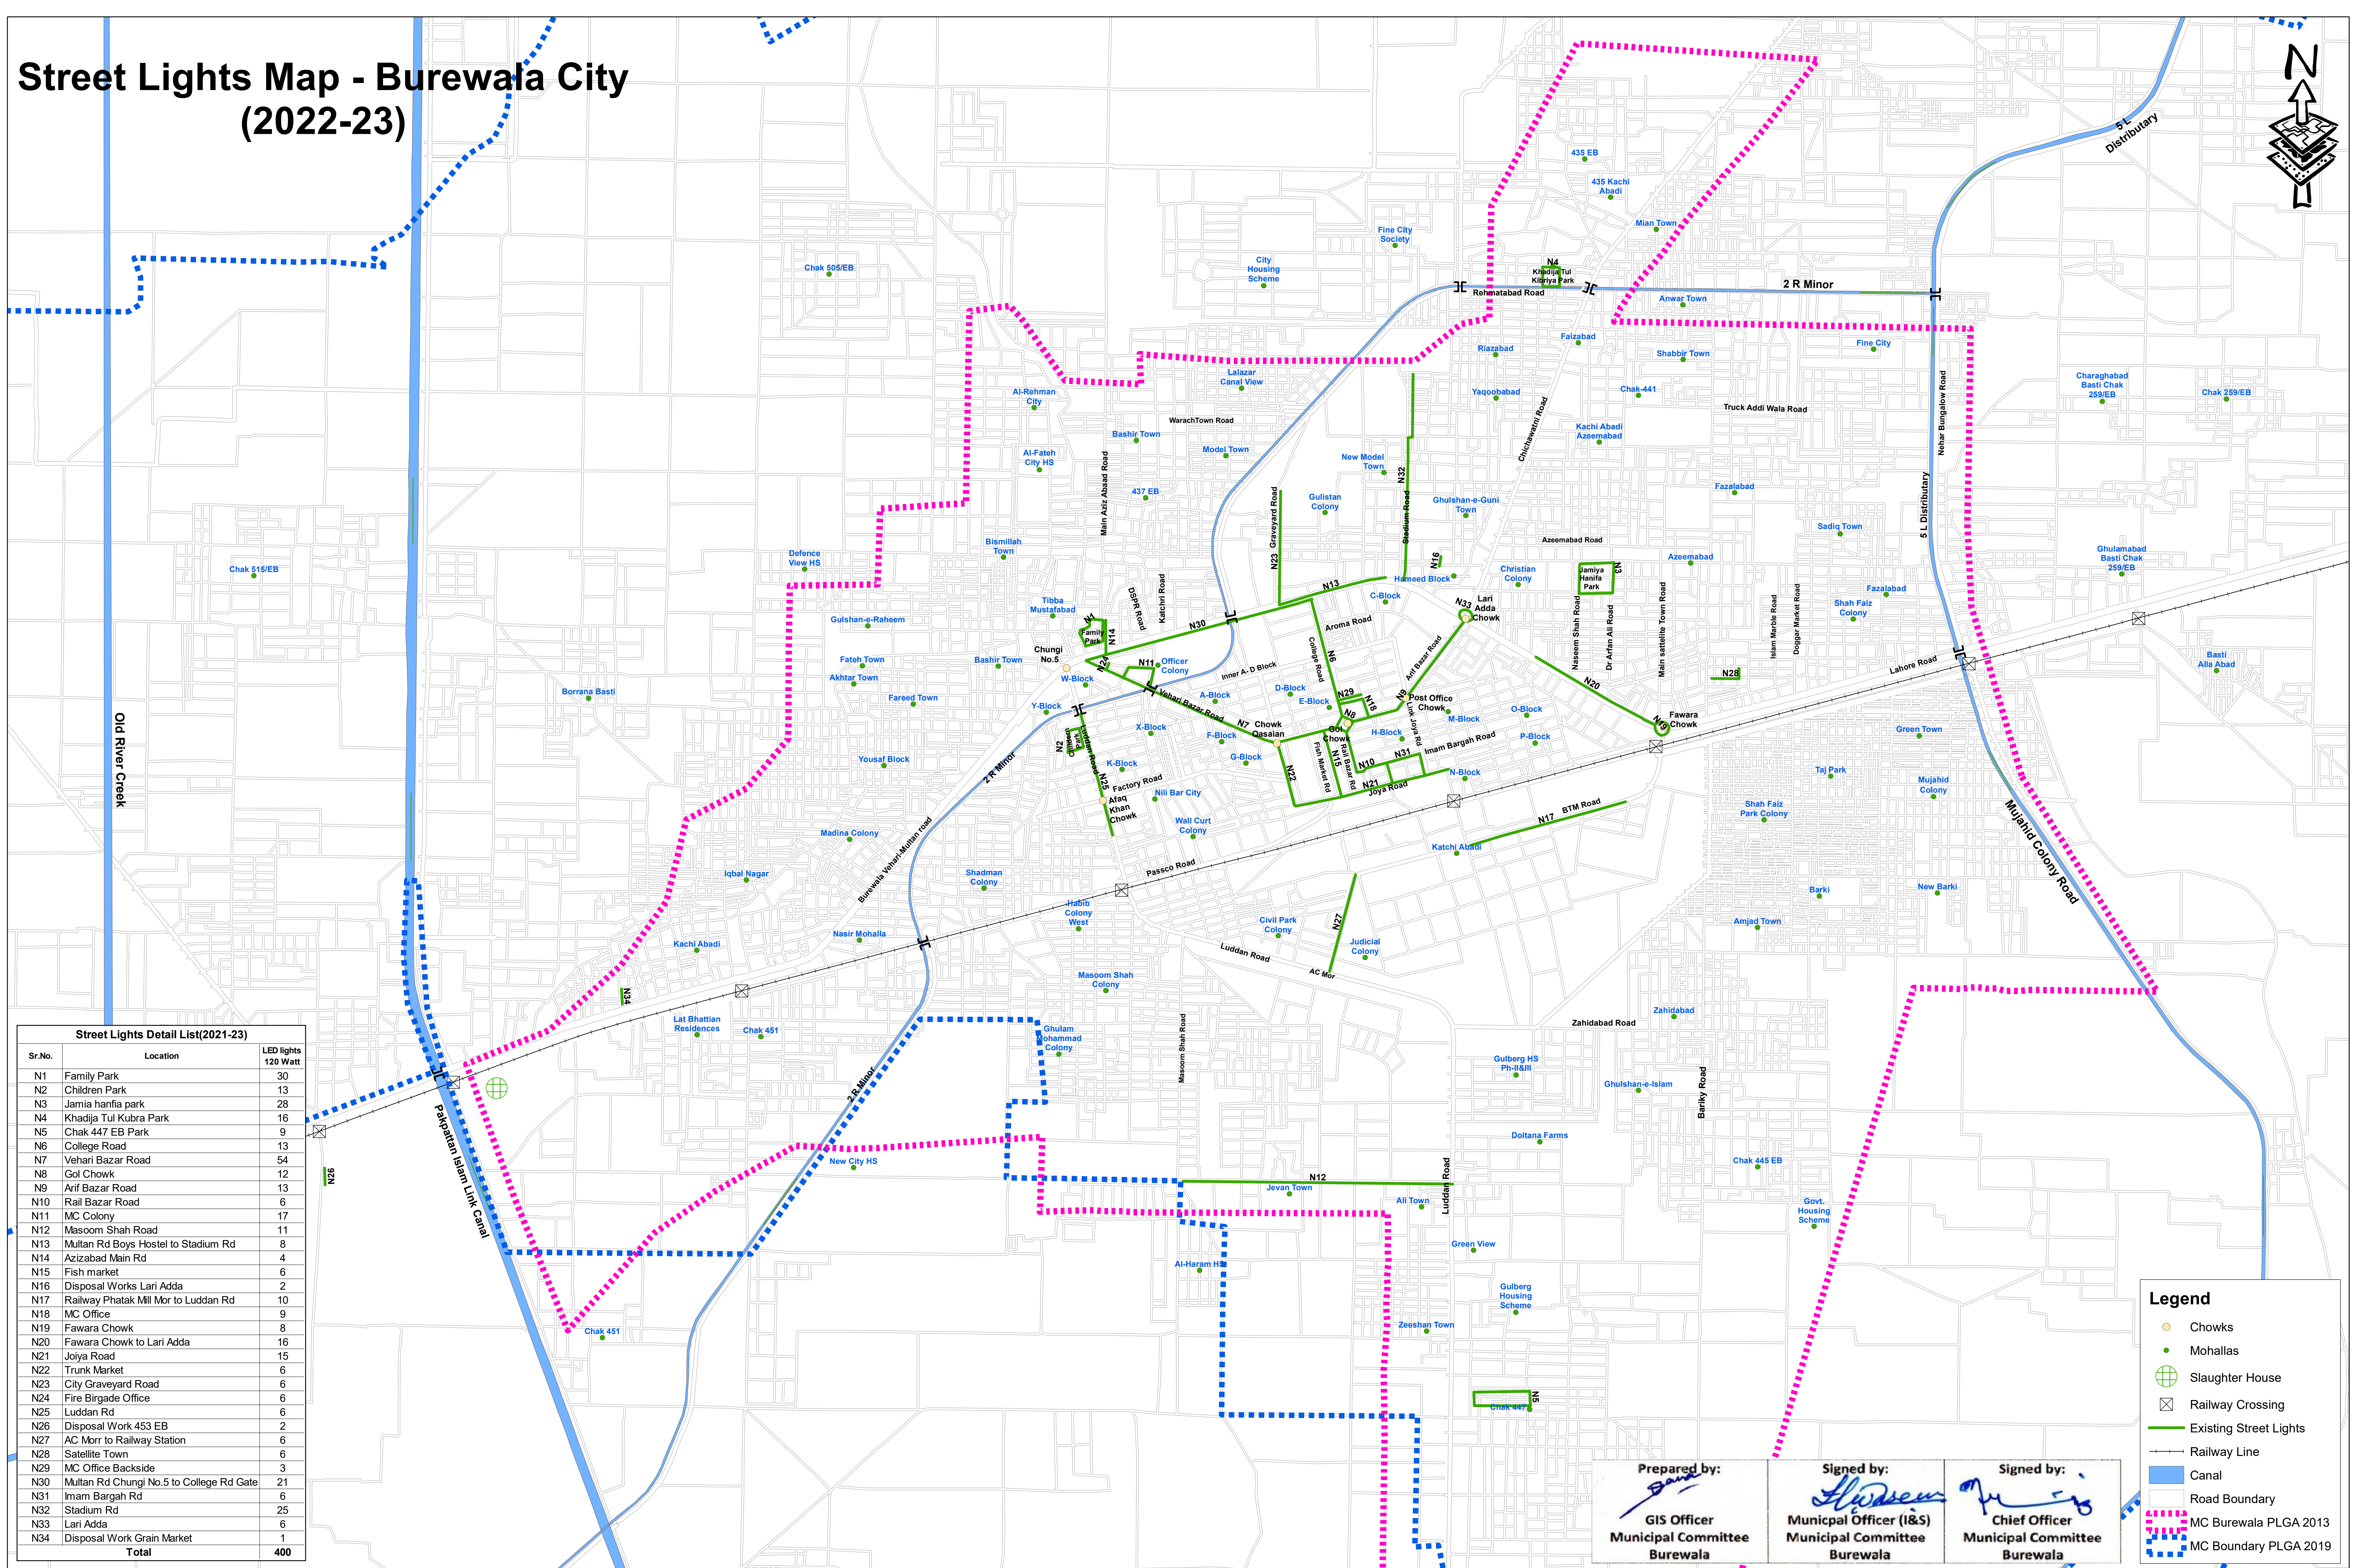

# Street Lights Map - Burewala City (2022-23)

**Street Lights Detail List(2021-23)**

Sr.No.	Location	LED lights 120 Watt
N1	Family Park	30
N2	Children Park	13
N3	Jamia hanfia park	28
N4	Khadija Tul Kubra Park	16
N5	Chak 447 EB Park	9
N6	College Road	13
N7	Vehari Bazar Road	54
N8	Gol Chowk	12
N9	Arif Bazar Road	13
N10	Rail Bazar Road	6
N11	MC Colony	17
N12	Masoom Shah Road	11
N13	Multan Rd Boys Hostel to Stadium Rd	8
N14	Azizabad Main Rd	4
N15	Fish market	6
N16	Disposal Works Lari Adda	2
N17	Railway Phatak Mill Mor to Luddan Rd	10
N18	MC Office	9
N19	Fawara Chowk	8
N20	Fawara Chowk to Lari Adda	16
N21	Joya Road	15
N22	Trunk Market	6
N23	City Graveyard Road	6
N24	Fire Birgade Office	6
N25	Luddan Rd	6
N26	Disposal Work 453 EB	2
N27	AC Morr to Railway Station	6
N28	Satellite Town	6
N29	MC Office Backside	3
N30	Multan Rd Chungi No.5 to College Rd Gate	21
N31	Imam Bargah Rd	6
N32	Stadium Rd	25
N33	Lari Adda	6
N34	Disposal Work Grain Market	1
<b>Total</b>		<b>400</b>

**Legend**

- Chowks
- Mohallas
- Slaughter House
- Railway Crossing
- Existing Street Lights
- Railway Line
- Canal
- Road Boundary
- MC Burewala PLGA 2013
- MC Boundary PLGA 2019

Prepared by: *[Signature]*  
GIS Officer  
Municipal Committee  
Burewala