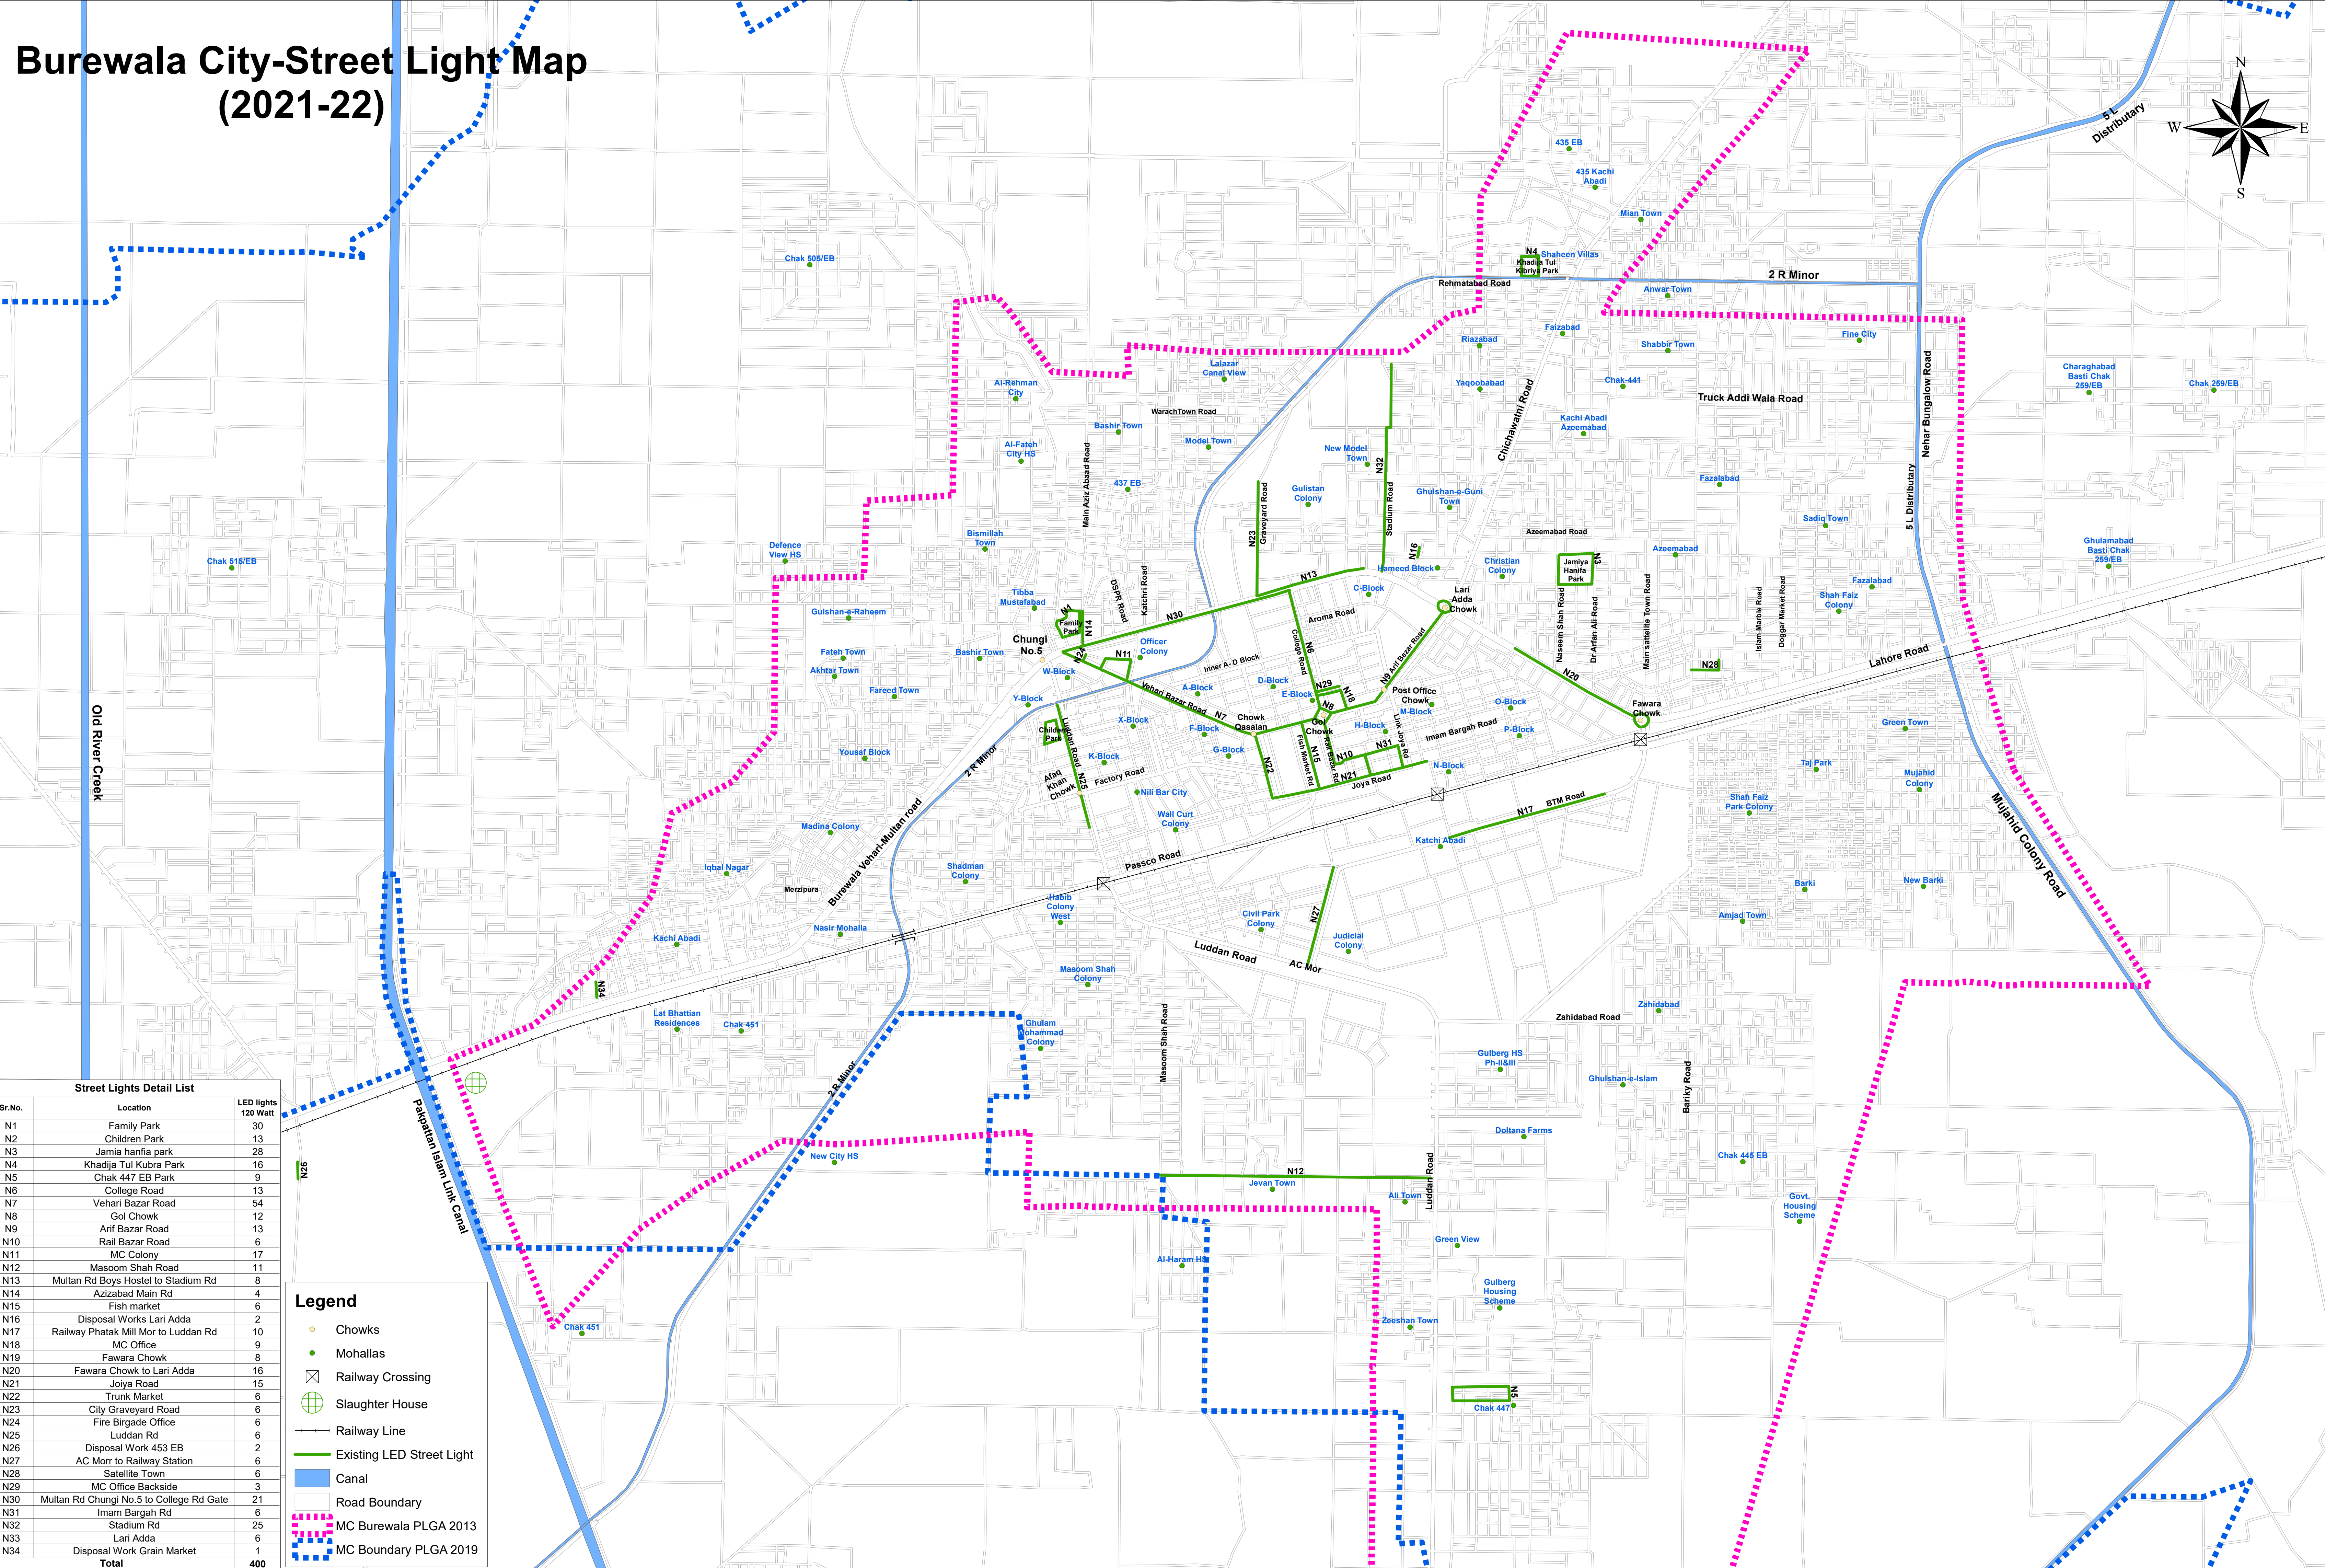

Burewala City-Street Light Map (2021-22)

Street Lights Detail List

Sr.No.	Location	LED lights 120 Watt
N1	Family Park	30
N2	Children Park	13
N3	Jamia hanifa park	28
N4	Khadija Tul Kubra Park	16
N5	Chak 447 EB Park	9
N6	College Road	13
N7	Vehari Bazar Road	54
N8	Gol Chowk	12
N9	Arif Bazar Road	13
N10	Rail Bazar Road	6
N11	MC Colony	17
N12	Masoom Shah Road	11
N13	Multan Rd Boys Hostel to Stadium Rd	8
N14	Azizabad Main Rd	4
N15	Fish market	6
N16	Disposal Works Lari Adda	2
N17	Railway Phatak Mill Mor to Luddan Rd	10
N18	MC Office	9
N19	Fawara Chowk	8
N20	Fawara Chowk to Lari Adda	16
N21	Joya Road	15
N22	Trunk Market	6
N23	City Graveyard Road	6
N24	Fire Birgade Office	6
N25	Luddan Rd	6
N26	Disposal Work 453 EB	2
N27	AC Morr to Railway Station	6
N28	Satellite Town	6
N29	MC Office Backside	3
N30	Multan Rd Chungi No.5 to College Rd Gate	21
N31	Imam Bargah Rd	6
N32	Stadium Rd	25
N33	Lari Adda	6
N34	Disposal Work Grain Market	1
Total		400

Legend

- Chowks
- Mohallas
- X Railway Crossing
- ⊕ Slaughter House
- Railway Line
- Existing LED Street Light
- Canal
- Road Boundary
- MC Burewala PLGA 2013
- MC Boundary PLGA 2019